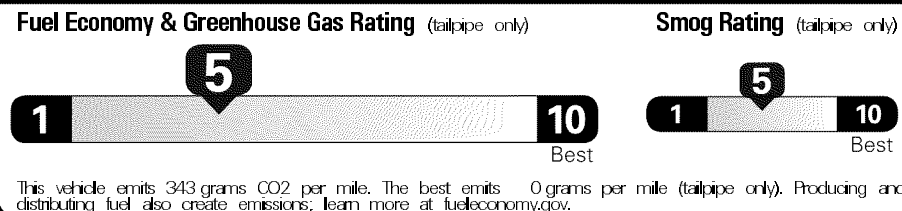

\$39,600.00

EPA DOT Fuel Economy and Environment

Gasoline Vehicle

You spend \$250 more in fuel costs over 5 years compared to the average new vehicle.

Annual fuel cost \$1,450

Actual results will vary for many reasons, including driving conditions and how you drive and maintain your vehicle. The average new vehicle gets 27 MPG and costs \$7,000 to fuel over 5 years. Cost estimates are based on 15,000 miles per year at \$2.55 per gallon. MPGe is miles per gasoline gallon equivalent. Vehicle emissions are a significant cause of climate change and smog.