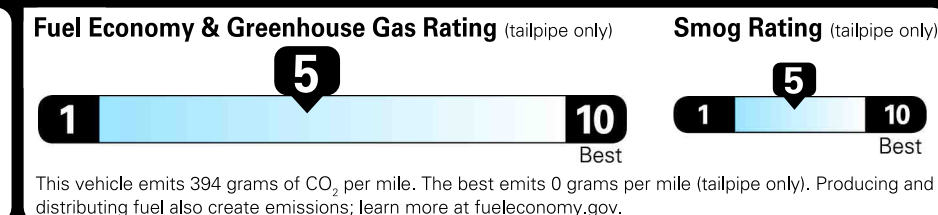

Actual results will vary for many reasons, including driving conditions and how you drive and maintain your vehicle. The average new vehicle gets 25 MPG and costs $9,000 to fuel over 5 years. Cost estimates are based on 15,000 miles per year at $3.30 per gallon. MPGe is miles per gasoline gallon equivalent. Vehicle emissions are a significant cause of climate change and smog.

fueleconomy.gov

Calculate personalized estimates and compare vehicles

GOVERNMENT 5-STAR SAFETY RATINGS

Overall Vehicle Score ★★★★★
Based on the combined ratings of frontal, side and rollover. Should ONLY be compared to other vehicles of similar size and weight.

Frontal Crash Driver Passenger ★★★★★
Based on the risk of injury in a frontal impact. Should ONLY be compared to other vehicles of similar size and weight.

Side Crash Front Seat Rear Seat ★★★★★
Based on the risk of injury in a side impact.

Rollover ★★★★★
Based on the risk of rollover in a single-vehicle crash.

Star ratings range from 1 to 5 stars (★★★★★) with 5 being the highest.
Source: National Highway Traffic Safety Administration (NHTSA).
www.safercar.gov or 1-888-327-4236

Who better to get you into a Volkswagen than us? **Volkswagen Credit**

Das Auto.

Disclaimer: The Monroney describes the vehicle features when the vehicle was first sold/leased to the customer and that as of the present day the actual features on the vehicle might differ from the ones listed on the Monroney label. The Monroney label is for view only purposes and must not be used to paste on the vehicle as a Monroney sticker for resale.