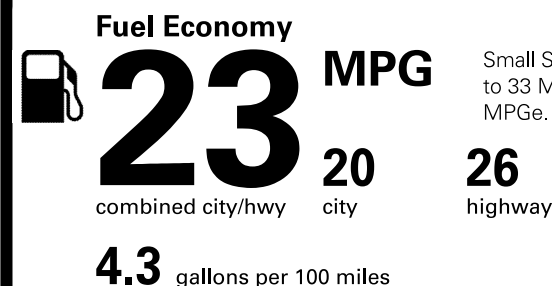

DRIVER CARE PACKAGE

WARRANTY INFORMATION

1. Volkswagen New Vehicle Limited Warranty
     - 3 years/36,000 miles (whichever occurs first)
   - Powertrain Limited Warranty
     - 5 years/60,000 miles (whichever occurs first)
   - Limited Warranty against Corrosion Perforation
     - 12 years/120,000 miles (whichever occurs first)
2. Please ask your dealer for a copy of the Volkswagen warranty booklet for details.
- 24-HOUR ROADSIDE ASSISTANCE
4. * 3 years/36,000 miles (whichever occurs first)
5. (Towing, Jump Starts, Tire Changes, Out of Fuel, and Lock-Out)
6. Provided by a third party supplier

PACKAGES/OPTIONS

- Reflex Silver Metallic Exterior No Charge
- Black Leatherette Interior No Charge
- Monster Mats® (set of 4), Heavy Duty Trunk Liner with VW CarGo Blocks $235.00
- Roadside Assistance Kit $85.00
- 6-Speed Automatic Transmission No Charge

Destination Charge **$865.00**

Total Price: $28,050.00

Fuel, license, title fees, taxes and dealer-installed accessories are not included.

PARTS CONTENT INFORMATION

FOR VEHICLES IN THIS CARLINE:	FOR THIS VEHICLE:
U.S./CANADIAN	FINAL ASSEMBLY POINT:
PARTS CONTENT: 1%	WOLFSBURG, GERMANY
MAJOR SOURCES OF FOREIGN	COUNTRY OF ORIGIN:
PARTS CONTENT:	ENGINE: HUNGARY
GERMANY: 43%	TRANSMISSION: JAPAN
HUNGARY: 16%	

NOTE: PARTS CONTENT DOES NOT INCLUDE FINAL ASSEMBLY, DISTRIBUTION OR OTHER NON-PARTS COSTS.

EPA DOT Fuel Economy and Environment

Gasoline Vehicle

Small Sport Utility Vehicles range from 17 to 33 MPG. The best vehicle rates 119 MPGe.

You spend $1,750
more in fuel costs over 5 years
compared to the average new vehicle.

Annual fuel cost $2,150