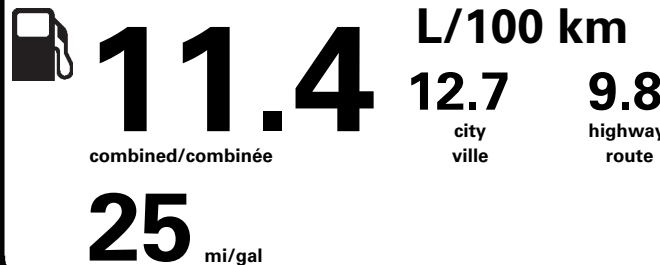

OPTIONAL EQUIPMENT/OTHER

- 2019 MODEL YEAR
- FEDERAL EXCISE TAX 100.00
- 275/55R-20 ALL-TERRAIN OWL 700.00
- 3.55 RATIO REGULAR AXLE NO CHARGE
- 6600# GVWR PACKAGE
- TRAILER TOW PACKAGE
- TAILGATE STEP 400.00
- 20" CHROME-LIKE PVD WHEELS NO CHARGE
- 136 LITRE/ 36 GALLON FUEL TANK
- LARIAT CHROME APPEARANCE PKG NO CHARGE
- .6" CHROME RUNNING BOARD NO CHARGE
- LEATHER BUCKET SEATS W/CONSOLE NO CHARGE

(MSRP)*

5,200.00

100.00

700.00

NO CHARGE

400.00

NO CHARGE

NO CHARGE

NO CHARGE

PRICE INFORMATION

BASE PRICE $57,649.00
TOTAL OPTIONS/OTHER 6,400.00

TOTAL VEHICLE & OPTIONS/OTHER 64,049.00
DESTINATION & DELIVERY 1,900.00

TOTAL BEFORE REDUCTIONS 65,949.00
LAR 502A W/2.7L DISCOUN - 1,500.00

TOTAL REDUCTIONS - 1,500.00

"THIS VEH. NOT INTENDED FOR SALE OR REGISTRATION IN US" RETAIL PRICES EXCLUDE GST/HST

TOTAL MSRP $64,449.00

* MANUFACTURER'S SUGGESTED RETAIL PRICE = MSRP

* NOTE: THIS PRICE HAS BEEN DEVELOPED AS A GUIDE. DEALERS MAY SELL FOR LESS AND ARE NOT UNDER ANY OBLIGATION TO ACCEPT THIS SUGGESTED RETAIL PRICE.

RAMP ONE/
TERMINAL UN

CS59

RAMP TWO/
TERMINAL DEUX

FINAL ASSEMBLY PLANT/
USINE DE MONTAGE

DEARBORN

METHOD OF TRANSP/
MODE DE TRANSPORT

CONVOY

ITEM #: B8-J176 O/T 2

KD261 N REC2X 935 000762 04 26 19

Gasoline Vehicle
Véhicule à essence

Fuel Consumption / Consommation de carburant

Annual fuel COST
for an annual distance of 20,000 km, and an average fuel price of $1.02 per litre

$ 2 326

Coût annuel en carburant
pour une distance annuelle de 20 000 km, et un prix moyen du carburant de 1,02 $ par litre

Standard pickup trucks range from /
Les camionnettes ordinaires font entre
9.5 - 16.3 L_e/100 km

L_e is gasoline litre equivalent
L_e signifie litre équivalent d'essence

Carbon Dioxide Rating / Indice de dioxyde de carbone

Smog Rating / Indice de Smog

Tailpipe emissions only / Émissions du tuyau d'échappement seulement

Estimates are based on Government of Canada approved criteria and testing methods. Vehicle's actual fuel consumption will vary.

Estimations établies selon des méthodes d'essai et des critères approuvés par le gouvernement du Canada. La consommation de carburant réelle du véhicule variera.

For more information visit

vehicles.nrcan.gc.ca

Pour plus d'information visitez

vehicules.nrcan.gc.ca

**U.S. GOVERNMENT SAFETY RATINGS
COTES DE SÉCURITÉ DU GOUVERNEMENT AMÉRICAIN**

Overall Vehicle Score /
Cote globale du véhicule ★★★★★

Frontal Crash / Collision frontale
Driver / Conducteur ★★★★★
Passenger / Passager ★★★★★

Side Crash / Collision latérale
Front seat / Siège avant ★★★★★
Rear seat / Siège arrière ★★★★★

Rollover / Capotage ★★★★★

Star ratings range from 1 to 5 stars (★★★★★), with 5 being the highest.
Les cotes varient de 1 à 5 étoiles (★★★★★), 5 étant la cote la plus élevée.

Source: U.S. National Highway Traffic Safety Administration
For more information / Pour de plus amples renseignements
www.safercar.gov

1FTEW1EP3KFB98699

Scan code not operational at this time

FOR PLANT USE ONLY

Insist on Ford Protect! The only extended service plan fully backed by Ford and honored at every Ford dealership in the US and Canada. See your Ford dealer for additional details, or visit www.ford.ca for more information.

Personalize your vehicle with Ford Custom Accessories. Genuine Ford Accessories are engineered for your vehicle and can be included under the Ford New Vehicle Limited Warranty. Certain conditions, limitations and exclusions apply. See your Dealer for details.