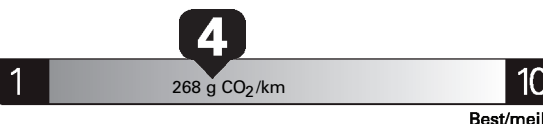

Carbon Dioxide Rating / Indice de dioxyde de carbone