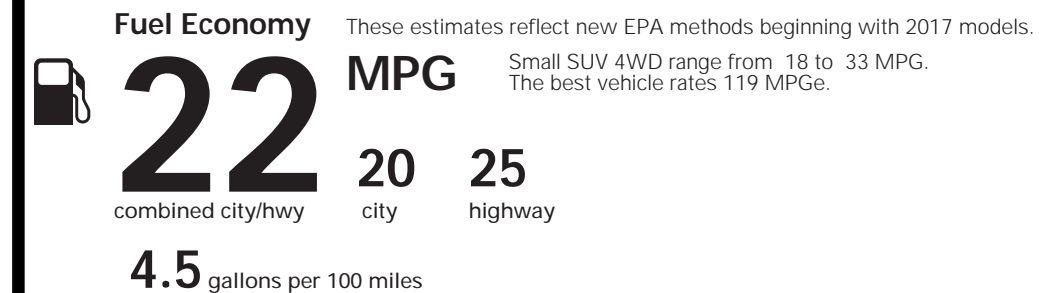

EPA DOT Fuel Economy and Environment

Gasoline Vehicle

You spend
\$1,250
more in fuel costs
over 5 years
compared to the
average new vehicle.

Annual fuel COST
\$1,650

Fuel Economy & Greenhouse Gas Rating (tailpipe only) Smog Rating (tailpipe only)