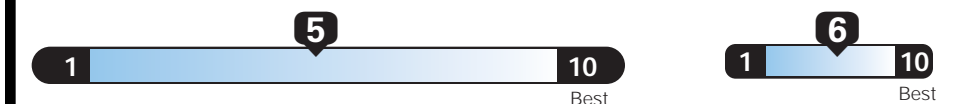

EPA DOT Fuel Economy and Environment

Gasoline Vehicle

You spend
\$1,250
more in fuel costs
over 5 years
compared to the
average new vehicle.

Annual fuel COST
\$1,650

Fuel Economy & Greenhouse Gas Rating (tailpipe only) Smog Rating (tailpipe only)