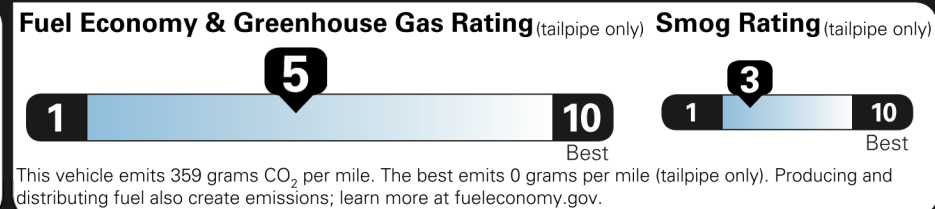

EPA DOT Fuel Economy and Environment

Gasoline Vehicle

Fuel Economy
25 MPG
combined city/hwy
4 gallons per 100 miles

Small SUVs range from 16 to 120 MPG. The best vehicle rates 141 MPGe.

You spend $2,250
more in fuel costs over 5 years compared to the average new vehicle.

Annual fuel cost $1,950