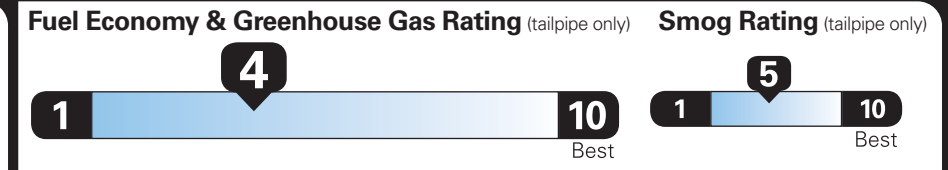

This vehicle emits 459 grams CO₂ per mile. The best emits 0 grams per mile (tailpipe only). Producing and distributing fuel also create emissions; learn more at fueleconomy.gov.

Actual results will vary for many reasons, including driving conditions and how you drive and maintain your vehicle. The average new vehicle gets 24 MPG and costs $11,000 to fuel over 5 years. Cost estimates are based on 15,000 miles per year at $3.50 per gallon. MPGe is miles per gasoline gallon equivalent. Vehicle emissions are a significant cause of climate change and smog.

fueleconomy.gov

Calculate personalized estimates and compare vehicles

GOVERNMENT 5-STAR SAFETY RATINGS

Overall Vehicle Score ★ ★ ★ ★

Based on the combined ratings of frontal, side and rollover. Should ONLY be compared to other vehicles of similar size and weight.

Frontal Crash	Driver	★ ★ ★
	Passenger	★ ★ ★

Based on the risk of injury in a frontal impact. Should ONLY be compared to other vehicles of similar size and weight.

Side Crash	Front seat	★ ★ ★ ★ ★
	Rear seat	★ ★ ★ ★ ★

Based on the risk of injury in a side impact.

Rollover	★ ★ ★ ★

Based on the risk of rollover in a single-vehicle crash.

Star ratings range from 1 to 5 stars (★★★★★), with 5 being the highest. Source: National Highway Traffic Safety Administration (NHTSA). www.safercar.gov or 1-888-327-4236