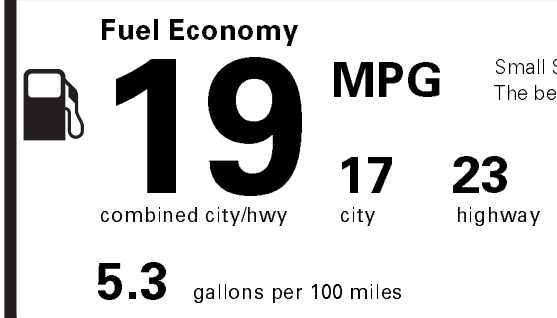

(MSRP) 5,730.00

PRICE INFORMATION

BASE PRICE	\$40,850.00
TOTAL OPTIONS	7,420.00
<hr/>	
TOTAL VEHICLE & OPTIONS	48,270.00
DESTINATION & DELIVERY	895.00

OPTIONAL EQUIPMENT

- P245/50R20 BSW A/S TIRES
- 20" ALUM W/CHROME APP WHEELS
- WOOD PACKAGE

NO CHARGE
1,185.00
505.00

EPA DOT Fuel Economy and Environment

Gasoline Vehicle

Small SUVs range from 16 to 31 MPG. The best vehicle rates 119 MPGe.

You spend \$2,750 more in fuel costs over 5 years compared to the average new vehicle.