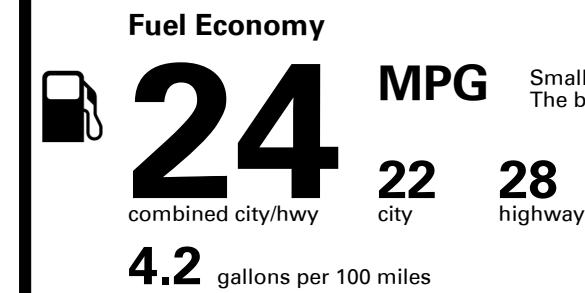

TOTAL PRICE: \$42,545.00

280 A 2822QMORNI

EMISSIONS:
This vehicle is certified to meet emission requirements in all 50 states

EPA DOT Fuel Economy and Environment

Gasoline Vehicle

Small SUVs range from 14 to 129 MPG. The best vehicle rates 142 MPGe.

You spend \$2,750
more in fuel costs over 5 years
compared to the average new vehicle.

Annual fuel cost \$1,850

Fuel Economy & Greenhouse Gas Rating (tailpipe only)

Smog Rating (tailpipe only)

This vehicle emits 368 grams CO₂ per mile. The best emits 0 grams per mile (tailpipe only). Producing and distributing fuel also create emissions; learn more at fueleconomy.gov.