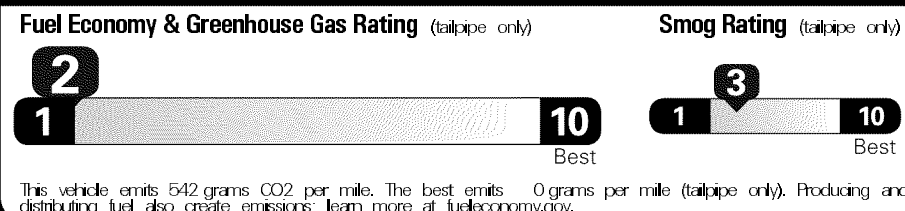

\$53,250.00

EPA DOT Fuel Economy and Environment

Gasoline Vehicle

You spend \$ 7,750 more in fuel costs over 5 years compared to the average new vehicle.

Annual fuel cost \$ 3,050

Actual results will vary for many reasons, including driving conditions and how you drive and maintain your vehicle. The average new vehicle gets 27 MPG and costs \$7,500 to fuel over 5 years. Cost estimates are based on 15,000 miles per year at \$3.25 per gallon. MPGe is miles per gasoline gallon equivalent. Vehicle emissions are a significant cause of climate change and smog.