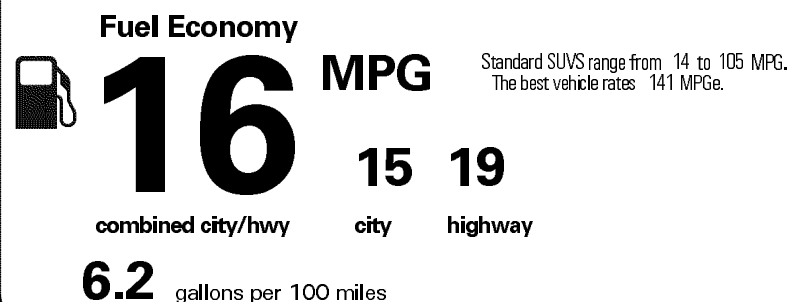

\$53,250.00

EPA DOT Fuel Economy and Environment

Gasoline Vehicle

You spend \$ 7,750 more in fuel costs over 5 years compared to the average new vehicle.

Annual fuel cost \$ 3,050

Actual results will vary for many reasons, including driving conditions and how you drive and maintain your vehicle. The average new vehicle gets 27 MPG and costs \$7,500 to fuel over 5 years. Cost estimates are based on 15,000 miles per year at \$3.25 per gallon. MPGe is miles per gasoline gallon equivalent. Vehicle emissions are a significant cause of climate change and smog.