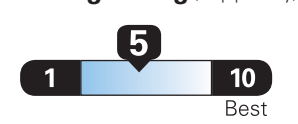

4.3 gallons per 100 miles

You spend \$750

more in fuel costs over 5 years compared to the average new vehicle.

Annual fuel cost

\$1,950

Fuel Economy & Greenhouse Gas Rating (tailpipe only)

Smog Rating (tailpipe only)