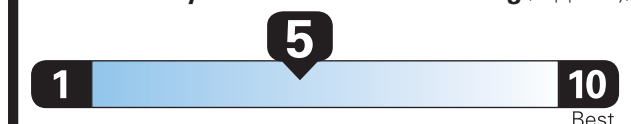

4.3 gallons per 100 miles

You spend \$750

more in fuel costs over 5 years compared to the average new vehicle.

Annual fuel cost

\$1,950

Fuel Economy & Greenhouse Gas Rating (tailpipe only)

Smog Rating (tailpipe only)