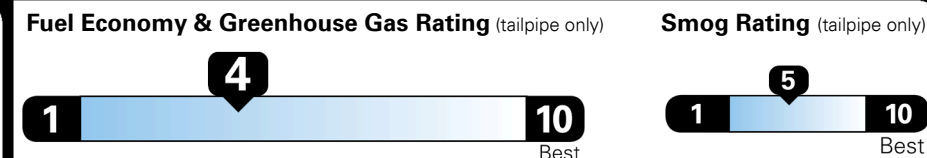

Inland Freight & Handling : \$1,120.00
Total Price : \$48,520.00

EPA DOT Fuel Economy and Environment

Gasoline Vehicle

Fuel Economy

21 MPG
 combined city/hwy

19 MPG
 city

24 MPG
 highway

4.8 gallons per 100 miles

Standard SUVs range from 13 to 101 MPG. The best vehicle rates 136 MPGe.

You spend \$2,250
 more in fuel costs over 5 years compared to the average new vehicle.

Annual fuel cost \$1,950

This vehicle emits 426 grams CO₂ per mile. The best emits 0 grams per mile (tailpipe only). Producing and distributing fuel also create emissions; learn more at fueleconomy.gov.