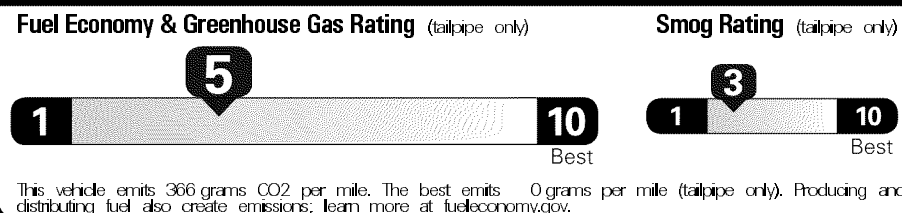

Actual results will vary for many reasons, including driving conditions and how you drive and maintain your vehicle. The average new vehicle gets 27 MPG and costs $6,750 to fuel over 5 years. Cost estimates are based on 15,000 miles per year at $2.40 per gallon. MPGe is miles per gasoline gallon equivalent. Vehicle emissions are a significant cause of climate change and smog.

fueleconomy.gov
Calculate personalized estimates and compare vehicles