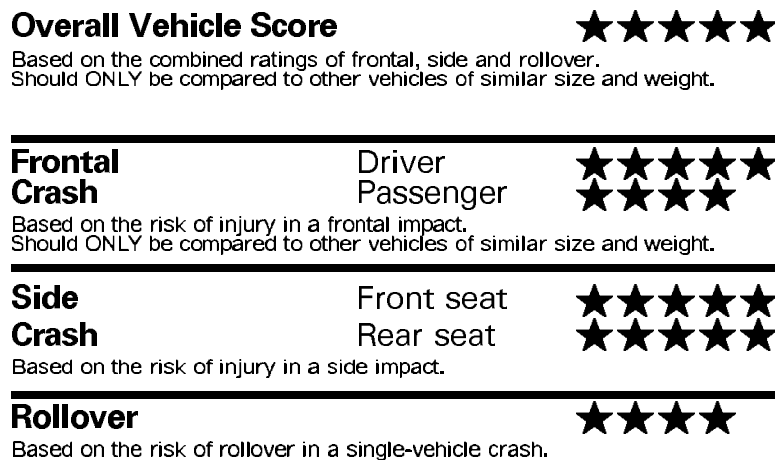

**MANUFACTURER'S SUGGESTED RETAIL PRICE**

- \*\* Blind Spot Monitor w/Rear Cross Traffic Alert 500.00
- \*\* Navigation Package: Navigation System with Color Multimedia Display, Remote Touch, Lexus Enform Destination Assist (1-yr trial subscription included) & Lexus Enform App Suite (Complimentary) 1,495.00
- \*\* Intuitive Parking Assist 500.00
- \*\* Premier Package: Heated/ventilated front seats, Lexus Memory System for Driver's Seat, Outside Mirror & Steering Wheel, Power Tilt-and-Telescopic Steering Wheel, Wood Interior Trim, Remote Keyless Entry-Linked Memory, 17" Wheels with Gray Finish 1,480.00
- \*\* Premier Package Discount -500.00
- \*\* Panoramic Glass Roof & Power Moon Roof 500.00
- \*\* Wood & Leather Trimmed Steering Wheel 300.00
- \*\* Illuminated Door Sills 379.00
- \*\* Rear Spoiler 399.00
- \*\* Trunk Mat/Cargo Net/Whl Locks/Rr Bumper App/Glove 334.00

**fueleconomy.gov**  
 Calculate personalized estimates and compare vehicles

**GOVERNMENT 5-STAR SAFETY RATINGS**

Star ratings range from 1 to 5 stars (★★★★★) with 5 being the highest.  
 Source: National Highway Traffic Safety Administration (NHTSA)  
 www.safercar.gov or 1-888-327-4236