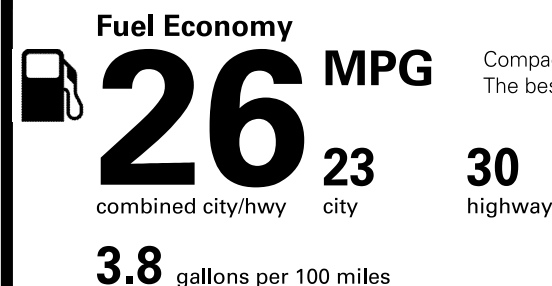

- Volkswagen New Vehicle Limited Warranty
- 3 years/36,000 miles (whichever occurs first)
- Powertrain Limited Warranty
- 5 years/60,000 miles (whichever occurs first)
- Limited Warranty against Corrosion Perforation - 12 years / unlimited distance
- * Please ask your dealer for a copy of the Volkswagen warranty booklet for details
- 24-HOUR ROADSIDE ASSISTANCE
- * 3 years/36,000 miles (whichever occurs first)
- (Towing, Jump Starts, Tire Changes, Out of Fuel, and Lock-Out)
- Provided by a third party supplier

VOLKSWAGEN CAREFREE MAINTENANCE

Scheduled maintenance services described in the Volkswagen Maintenance booklet are covered at no charge for 12 months/10,000 miles (whichever occurs first)

PACKAGES/OPTIONS

- Lapiz Blue Metallic Exterior
- Titan Black Leather Interior
- 6-Speed DSG® Automatic Transmission

No Charge
No Charge
No Charge

Destination Charge **$820.00**

Total Price: $39,910.00

Fuel, license, title fees, taxes and dealer-installed accessories are not included.

PARTS CONTENT INFORMATION

FOR VEHICLES IN THIS CARLINE:	FOR THIS VEHICLE:
U.S./CANADIAN	FINAL ASSEMBLY POINT:
PARTS CONTENT: 1%	WOLFSBURG, GERMANY
MAJOR SOURCES OF FOREIGN	COUNTRY OF ORIGIN:
PARTS CONTENT:	ENGINE: HUNGARY
GERMANY: 40%	TRANSMISSION:
HUNGARY: 20%	GERMANY

NOTE: PARTS CONTENT DOES NOT INCLUDE FINAL ASSEMBLY, DISTRIBUTION OR OTHER NON-PARTS COSTS.

EPA DOT Fuel Economy and Environment

Gasoline Vehicle

Compact Cars range from 14 to 116 MPGe. The best vehicle rates 119 MPGe.

You save $0

in fuel costs over 5 years compared to the average new vehicle.

Annual fuel cost $2,200

Fuel Economy & Greenhouse Gas Rating (tailpipe only)

Smog Rating (tailpipe only)