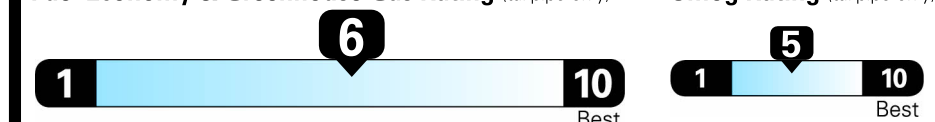

This vehicle emits 343 grams of CO₂ per mile. The best emits 0 grams per mile (tailpipe only). Producing and distributing fuel also create emissions; learn more at fueleconomy.gov.

Actual results will vary for many reasons, including driving conditions and how you drive and maintain your vehicle. The average new vehicle gets 24 MPG and costs $11,000 to fuel over 5 years. Cost estimates are based on 15,000 miles per year at $3.80 per gallon. MPGe is miles per gasoline gallon equivalent. Vehicle emissions are a significant cause of climate change and smog.

fueleconomy.gov

Calculate personalized estimates and compare vehicles

Smartphone QR Code™

GOVERNMENT 5-STAR SAFETY RATINGS

Overall Vehicle Score Not Rated

Based on the combined ratings of frontal, side and rollover. Should ONLY be compared to other vehicles of similar size and weight.

Frontal Crash	Driver Passenger	Not Rated

Based on the risk of injury in a frontal impact. Should ONLY be compared to other vehicles of similar size and weight.

Side Crash	Front Seat Rear Seat	Not Rated

Based on the risk of injury in a side impact.

Rollover	Not Rated

Based on the risk of rollover in a single-vehicle crash.

Star ratings range from 1 to 5 stars (★★★★★) with 5 being the highest.

Source: National Highway Traffic Safety Administration (NHTSA).

www.safercar.gov or 1-888-327-4236

Who better to get you into a Volkswagen than us? Volkswagen Credit

Das Auto.