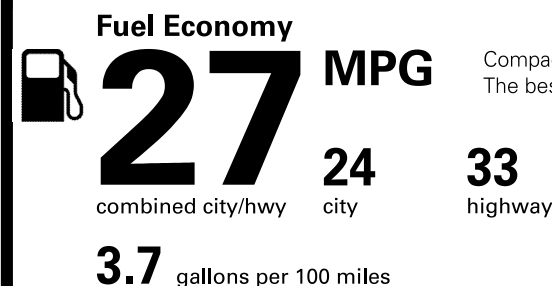

Destination Charge **\$820.00**

Total Price: \$29,240.00

Fuel, license, title fees, taxes and dealer-installed accessories are not included.

PARTS CONTENT INFORMATION

FOR VEHICLES IN THIS CARLINE:	FOR THIS VEHICLE:
U.S./CANADIAN	FINAL ASSEMBLY POINT:
PARTS CONTENT: 7%	PUEBLA, MEXICO
MAJOR SOURCES OF FOREIGN	COUNTRY OF ORIGIN:
PARTS CONTENT:	ENGINE: MEXICO
MEXICO: 43%	TRANSMISSION:
GERMANY: 16%	GERMANY

NOTE: PARTS CONTENT DOES NOT INCLUDE FINAL ASSEMBLY, DISTRIBUTION OR OTHER NON-PARTS COSTS.

EPA DOT Fuel Economy and Environment

Gasoline Vehicle

Compact Cars range from 14 to 116 MPG. The best vehicle rates 119 MPGe.