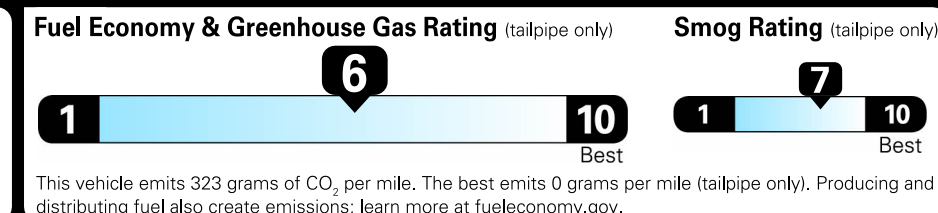

Actual results will vary for many reasons, including driving conditions and how you drive and maintain your vehicle. The average new vehicle gets 25 MPG and costs $9,000 to fuel over 5 years. Cost estimates are based on 15,000 miles per year at $3.00 per gallon. MPGe is miles per gasoline gallon equivalent. Vehicle emissions are a significant cause of climate change and smog.

fueleconomy.gov

Calculate personalized estimates and compare vehicles

Smartphone QR Code™

GOVERNMENT 5-STAR SAFETY RATINGS

Overall Vehicle Score ★★★★★

Based on the combined ratings of frontal, side and rollover. Should ONLY be compared to other vehicles of similar size and weight.

Frontal Crash Driver Passenger ★★★★★

Based on the risk of injury in a frontal impact. Should ONLY be compared to other vehicles of similar size and weight.

Side Crash Front Seat Rear Seat ★★★★★

Based on the risk of injury in a side impact.

Rollover ★★★★★

Based on the risk of rollover in a single-vehicle crash.

Star ratings range from 1 to 5 stars (★★★★★) with 5 being the highest.

Source: National Highway Traffic Safety Administration (NHTSA).

www.safercar.gov or 1-888-327-4236

Who better to get you into a Volkswagen than us? Volkswagen Credit

Das Auto.

Disclaimer: The Monroney describes the vehicle features when the vehicle was first sold/leased to the customer and that as of the present day the actual features on the vehicle might differ from the ones listed on the Monroney label.

The Monroney label is for view only purposes and must not be used to paste on the vehicle as a Monroney sticker for resale.