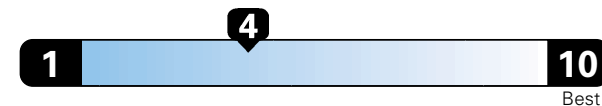

This vehicle emits 414 grams CO2 per mile. The best emits 0 grams per mile (tailpipe only). Producing and distributing fuel also creates emissions; learn more at fuelconomy.gov.

Actual results will vary for many reasons, including driving conditions and how you drive and maintain your vehicle. The average new vehicle gets 27 MPG and cost $7,500 to fuel over 5 years. Cost estimates are based on 15,000 miles per year at $2.70 per gallon. MPGe is miles per gasoline gallon equivalent. Vehicle emissions are a significant cause of climate change and smog.

fuelconomy.gov

Calculate personalized estimates and compare vehicles

Smartphone
QR Code™

GOVERNMENT 5-STAR SAFETY RATINGS

Overall Vehicle Score

★★★★★

Based on the combined ratings of frontal, side, and rollover.
Should ONLY be compared to other vehicles of similar size and weight.

Frontal Crash

Driver
Passenger

★★★★
★★★★★

Based on the risk of injury in a frontal impact.
Should ONLY be compared to other vehicles of similar size and weight.

Side Crash

Front seat
Rear seat

★★★★★
★★★★★

Based on the risk of injury in a side impact.

Rollover

★★★★★

Based on the risk of rollover in a single-vehicle crash.

Star ratings range from 1 to 5 stars (★★★★★) with 5 being the highest.
Source: National Highway Traffic Safety Administration (NHTSA)
www.safercar.gov or 1-888-327-4236

The safety ratings above are based on Federal Government tests of particular vehicles equipped with certain features and options. The performance of this vehicle may differ.

PARTS CONTENT INFORMATION

FOR VEHICLES IN THIS CARLINE:
U.S./CANADIAN PARTS CONTENT: 58%
MAJOR SOURCES OF FOREIGN PARTS CONTENT:

MEXICO : 26%
NOTE: PARTS CONTENT DOES NOT INCLUDE FINAL ASSEMBLY, DISTRIBUTION, OR OTHER NON-PARTS COSTS.

FOR THIS VEHICLE:
FINAL ASSEMBLY POINT:
DETROIT, MICHIGAN, U.S.A.

COUNTRY OF ORIGIN:
ENGINE: UNITED STATES
TRANSMISSION: UNITED STATES

**VEHICLE
PROTECTION**
A PRODUCT OF FCA US LLC

Ask for Mopar Vehicle Protection for your vehicle. We Built It. We Back It.