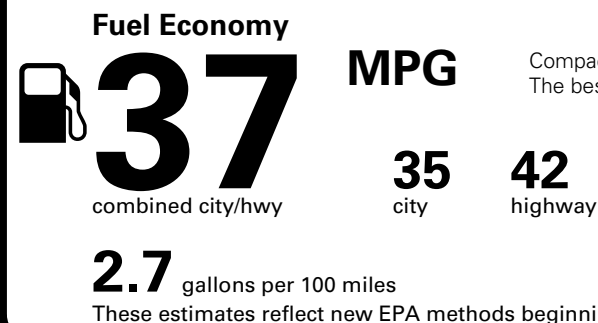

*MSRP (Manufacturer's Suggested Retail Price)

Visit us at www.mitsubishicars.com

EPA DOT Fuel Economy and Environment

Gasoline Vehicle

Compact Cars range from 14 to 116 MPG. The best vehicle rates 119 MPGe.