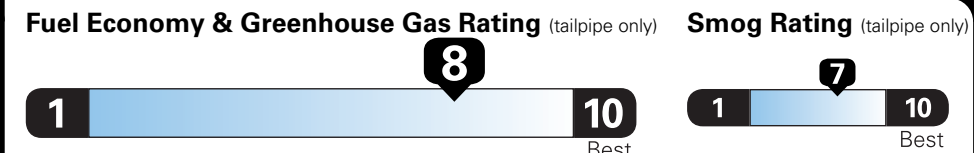

This vehicle emits 237 grams CO₂ per mile. The best emits 0 grams per mile (tailpipe only). Producing and distributing fuel also create emissions; learn more at fuelconomy.gov.

Actual results will vary for many reasons, including driving conditions and how you drive and maintain your vehicle. The average new vehicle gets 26 MPG and costs $7,000 to fuel over 5 years. Cost estimates are based on 15,000 miles per year at $2.45 per gallon. MPGe is miles per gasoline gallon equivalent. Vehicle emissions are a significant cause of climate change and smog.

fuelconomy.gov

Calculate personalized estimates and compare vehicles

10-year 100,000-mile LIMITED POWERTRAIN WARRANTY

10 YEAR / 100,000 MILE POWERTRAIN
5 YEAR / 60,000 MILE BUMPER-TO-BUMPER

7 YEAR / 100,000 MILE ANTI-CORROSION/PERFORATION
5 YEAR / UNLIMITED MILE ROADSIDE ASSISTANCE

*See participating Retailer for Limited Warranty and Roadside Assistance terms and conditions.

GOVERNMENT 5-STAR SAFETY RATINGS

This vehicle has not been rated by the government for overall vehicle score, frontal crash, side crash, or rollover risk.

Source: National Highway Traffic Safety Administration (NHTSA).
www.safercar.gov or 1-888-327-4236

Parts Content Information

For vehicles in this carline:
U.S./Canadian Parts Content: **0%** Major Sources of Foreign Parts Content: **THAILAND 94%**

For this vehicle:
Final Assembly Point: **CHONBURI, THAILAND**
Country of Origin: **THAILAND** Engine: **THAILAND** Transmission: **THAILAND**

Note: Parts content does not include final assembly, distribution, or other non-parts costs.

Cumulative Accessory Weight is 5.9 lbs

Method of Transport: TRUCK
Plant/Port of Entry: JACKSONVILLE, FL

VIN : ML32F3FJ4HHF09665
Route Code : THT

Gasoline, license and title fees, applicable federal, state and local taxes and dealer and distributor installed options and accessories are not included in the manufacturer's suggested retail price. This label has been applied to this vehicle pursuant to federal law and cannot be moved or altered prior to delivery to the ultimate purchaser.

Cumulative Accessory Weight is 5.9 lbs