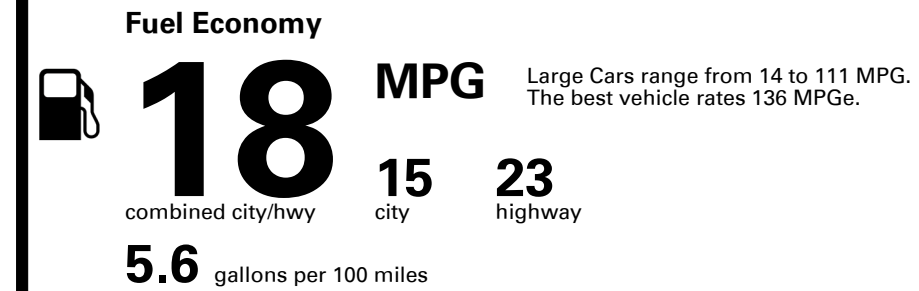

Manufacturer's Suggested Retail Price: \$78,200.00

ADDED FEATURES:

SOLD TO: UT701 SHIPPED TO: UT701
 GENESIS OF LINDON
 452 S LINDON PARK DR
 LINDON UT 84042

VIN: KMTF54PH6LU081020	ENGINE: G8BELU106741	EXTERIOR COLOR: GOLD COAST SILVER	INTERIOR/SEAT COLOR: BLACK/BLACK
MODEL: T0452A85	PORT OF ENTRY: PT	TRANSPORT: TRUCK	ACCESSORY WEIGHT: 0 lbs./ 0 kgs.

EMISSIONS:
 This vehicle is certified to meet emission requirements in all 50 states

Inland Freight & Handling : \$1,025.00

TOTAL PRICE: \$79,225.00

EPA DOT Fuel Economy and Environment

You spend \$6,000 more in fuel costs over 5 years compared to the average new vehicle.

Annual fuel cost \$2,700

Fuel Economy & Greenhouse Gas Rating (tailpipe only)

Smog Rating (tailpipe only)

This vehicle emits 500 grams CO₂ per mile. The best emits 0 grams per mile (tailpipe only). Producing and distributing fuel also create emissions; learn more at fueleconomy.gov.