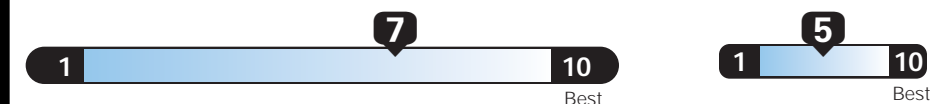

This vehicle emits 328 grams CO2 per mile. The best emits 0 grams per mile (tailpipe only). Producing and distributing fuel also creates emissions; learn more at fuel economy.gov

Actual results will vary for many reasons, including driving conditions and how you drive and maintain your vehicle. The average new vehicle gets 23 MPG and cost $11,500 to fuel over 5 years. Cost estimates are based on 15,000 miles per year at $3.50 per gallon. MPGe is miles per gasoline gallon equivalent. Vehicle emissions are a significant cause of climate change and smog.

fuel economy.gov

Calculate personalized estimates and compare vehicles

Smartphone QR Code™

GOVERNMENT 5-STAR SAFETY RATINGS

This vehicle has not been rated by the government for frontal crash, side crash or rollover risk.

Source: National Highway Traffic Safety Administration (NHTSA)
www.safercar.gov or 1-888-327-4236

Bumper Performance

This vehicle is equipped with bumper systems that can withstand a frontal barrier impact speed of 2.5 miles per hour and a rear barrier impact speed of 2.5 miles per hour with no more damage than allowed by the Federal bumper standard. The Federal bumper standard allows damage to the bumpers and attaching hardware and specifies barrier tests to be conducted at 2.5 miles per hour.

PARTS CONTENT INFORMATION

FOR VEHICLES IN THIS CARLINE:
U.S./CANADIAN PARTS CONTENT: 0 %
MAJOR SOURCES OF FOREIGN PARTS

CONTENT:
ITALY: 19 % SERBIA: 21 %
NOTE: PARTS CONTENT DOES NOT INCLUDE FINAL ASSEMBLY, DISTRIBUTION, OR OTHER NON-PARTS COSTS.

FOR THIS VEHICLE:
FINAL ASSEMBLY POINT:
KRAGUJEVAC, SERBIA
COUNTRY OF ORIGIN:
ENGINE: ITALY
TRANSMISSION: ITALY