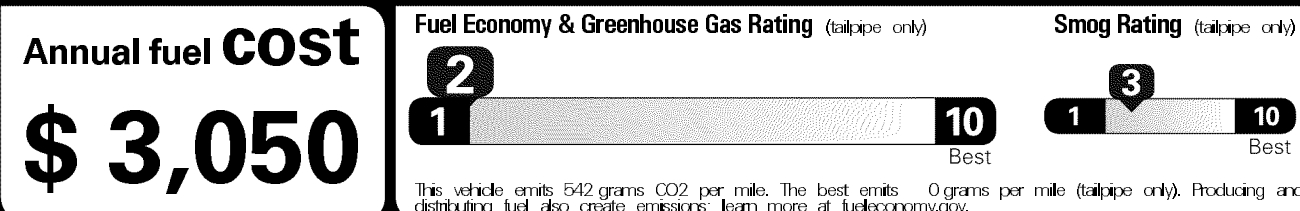

MANUFACTURER'S SUGGESTED RETAIL PRICE

- ** Headlamp Washers 100.00
- ** Premium Paint 425.00
- ** PREMIUM PACKAGE w/CAPTAIN'S CHAIRS: 3,415.00
- ** Cargo-Area Tonneau Cover 150.00
- ** Heated Wood & Leather Steering Wheel 450.00
- ** Cargo Net/Cargo Mat/Wheel Locks & Key Gloves 325.00

\$53,100.00

EPA DOT Fuel Economy and Environment

Gasoline Vehicle

You spend \$ 7,750 more in fuel costs over 5 years compared to the average new vehicle.

Actual results will vary for many reasons, including driving conditions and how you drive and maintain your vehicle. The average new vehicle gets 27 MPG and costs \$7,500 to fuel over 5 years. Cost estimates are based on 15,000 miles per year at \$3.25 per gallon. MPGe is miles per gasoline gallon equivalent. Vehicle emissions are a significant cause of climate change and smog.