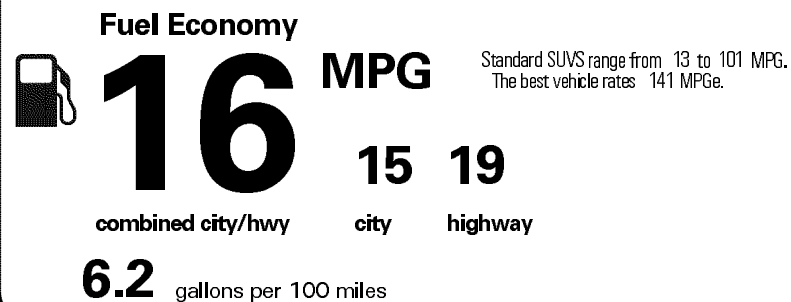

\$53,100.00

EPA DOT Fuel Economy and Environment

Gasoline Vehicle

You spend \$ 7,750 more in fuel costs over 5 years compared to the average new vehicle.

Actual results will vary for many reasons, including driving conditions and how you drive and maintain your vehicle. The average new vehicle gets 27 MPG and costs \$7,500 to fuel over 5 years. Cost estimates are based on 15,000 miles per year at \$3.25 per gallon. MPGe is miles per gasoline gallon equivalent. Vehicle emissions are a significant cause of climate change and smog.