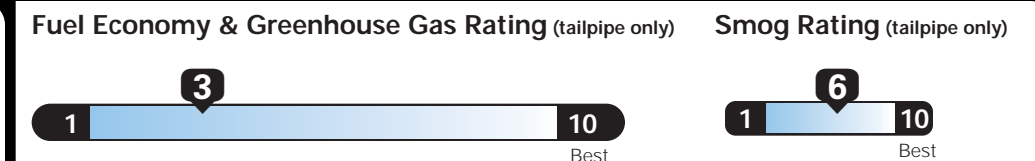

MANUFACTURER'S SUGGESTED RETAIL PRICE OF THIS MODEL INCLUDING DEALER PREPARATION

Base Price: \$43,270

RAM 1500 REBEL 4X2
Exterior Color: Brilliant Black Crystal Pearl Coat Exterior Paint
Interior Color: Black / Red Interior Colors
Interior: Premium Cloth Seats with Embossed Tread Pattern
Engine: 5.7-Liter V8 HEMI® MDS VVT Engine
Transmission: 8-Speed Automatic 8HP70 Transmission

EPA DOT Fuel Economy and Environment

Gasoline Vehicle

Fuel Economy
17 MPG combined city/hwy
15 city
22 highway
5.9 gallons per 100 miles

Standard pickups range from 15 to 24 MPG. The best vehicle rates 119 MPGe.

You spend \$5,000 more in fuel costs over 5 years compared to the average new vehicle.

Annual fuel COST \$2,800

This vehicle emits 514 grams CO2 per mile. The best emits 0 grams per mile (tailpipe only). Producing and distributing fuel also creates emissions; learn more at fuel economy.gov