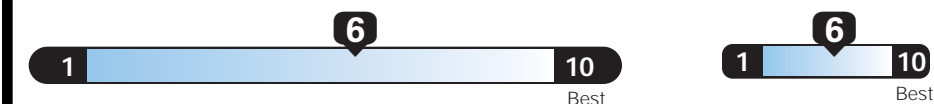

This vehicle emits 350 grams CO2 per mile. The best emits 0 grams per mile (tailpipe only). Producing and distributing fuel also creates emissions; learn more at fuel economy.gov

Actual results will vary for many reasons, including driving conditions and how you drive and maintain your vehicle. The average new vehicle gets 25 MPG and cost $9,000 to fuel over 5 years. Cost estimates are based on 15,000 miles per year at $3.00 per gallon. MPGe is miles per gasoline gallon equivalent. Vehicle emissions are a significant cause of climate change and smog.

fuel economy.gov

Calculate personalized estimates and compare vehicles

Smartphone QR Code™

GOVERNMENT 5-STAR SAFETY RATINGS

This vehicle has not been rated by the government for frontal crash, side crash or rollover risk.

Source: National Highway Traffic Safety Administration (NHTSA)
www.safercar.gov or 1-888-327-4236

Bumper Performance

This vehicle is equipped with bumper systems that can withstand a frontal barrier impact speed of 2.5 miles per hour and a rear barrier impact speed of 2.5 miles per hour with no more damage than allowed by the Federal bumper standard. The Federal bumper standard allows damage to the bumpers and attaching hardware and specifies barrier tests to be conducted at 2.5 miles per hour.

PARTS CONTENT INFORMATION

FOR VEHICLES IN THIS CARLINE:
U.S./CANADIAN PARTS CONTENT: 29 %
MAJOR SOURCES OF FOREIGN PARTS CONTENT:

ITALY: 52 %
NOTE: PARTS CONTENT DOES NOT INCLUDE FINAL ASSEMBLY, DISTRIBUTION, OR OTHER NON-PARTS COSTS.

FOR THIS VEHICLE:
FINAL ASSEMBLY POINT:
MELFI, ITALY

COUNTRY OF ORIGIN:
ENGINE: UNITED STATES
TRANSMISSION: UNITED STATES