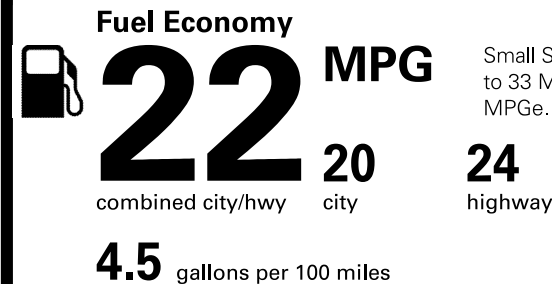

DRIVER CARE PACKAGE

WARRANTY INFORMATION

1. Volkswagen New Vehicle Limited Warranty
     - 3 years/36,000 miles (whichever occurs first)
   - Powertrain Limited Warranty
     - 5 years/60,000 miles (whichever occurs first)
   - Limited Warranty against Corrosion Perforation
     - 12 years/120,000 miles (whichever occurs first)
2. Please ask your dealer for a copy of the Volkswagen warranty booklet for details.
- 24-HOUR ROADSIDE ASSISTANCE
4. * 3 years/36,000 miles (whichever occurs first) (Towing, Jump Starts, Tire Changes, Out of Fuel, and Lock-Out) Provided by a third party supplier

PACKAGES/OPTIONS

- Reflex Silver Metallic Exterior
- Black Leatherette Interior
- Roadside Assistance Kit
- 6-Speed Automatic Transmission

No Charge
No Charge
$85.00
No Charge

Destination Charge

$865.00

Total Price: $31,045.00

Fuel, license, title fees, taxes and dealer-installed accessories are not included.

PARTS CONTENT INFORMATION

FOR VEHICLES IN THIS CARLINE:	FOR THIS VEHICLE:
U.S./CANADIAN	FINAL ASSEMBLY POINT:
PARTS CONTENT: 1%	WOLFSBURG, GERMANY
MAJOR SOURCES OF FOREIGN	COUNTRY OF ORIGIN:
PARTS CONTENT:	ENGINE: HUNGARY
GERMANY: 49%	TRANSMISSION: JAPAN
HUNGARY: 15%	

NOTE: PARTS CONTENT DOES NOT INCLUDE FINAL ASSEMBLY, DISTRIBUTION OR OTHER NON-PARTS COSTS.

EPA DOT Fuel Economy and Environment

Gasoline Vehicle

Small Sport Utility Vehicles range from 18 to 33 MPG. The best vehicle rates 119 MPGe.

You spend $2,500 more in fuel costs over 5 years compared to the average new vehicle.

Annual fuel cost $1,900

Fuel Economy & Greenhouse Gas Rating (tailpipe only)