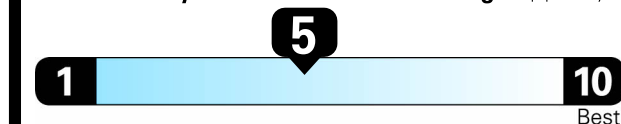

LOC: Reflex Silver Metallic Exterior

Dealer Stock Status: INVENTORY

Black Leatherette Interior

VIN: WVGRV7AX3HW510831

MODEL: 5N2WV1-2017 Tiguan 2.0T Wolfsburg Edition
2016243-ORIGINAL

2017 Tiguan 2.0T Wolfsburg Edition

Reflex Silver Metallic Exterior

Black Leatherette Interior

Volkswagen

STANDARD FEATURES (unless replaced by options)

PERFORMANCE

- 2.0L TSI® DOHC 16V TURBO 4-CYLINDER DIRECT INJECTION ENGINE
- FRONT-WHEEL-DRIVE
- FOUR-WHEEL INDEPENDENT SUSPENSION

SAFETY FEATURES

- FRONT & SIDE AIRBAG SUPPLEMENTAL RESTRAINT SYSTEMS FOR DRIVER & FRONT PASSENGER
- SIDE CURTAIN PROTECTION® HEAD IMPACT AIRBAGS
- 3-POINT SAFETY BELTS, ALL SEATING POSITIONS
- ANTI-LOCK BRAKING SYSTEM (ABS) W/ DISC BRAKES
- ELECTRONIC STABILITY CONTROL (ESC)
- INTELLIGENT CRASH RESPONSE SYSTEM (ICRS)
- LOWER ANCHORS & TETHERS FOR CHILDREN (LATCH)
- TIRE PRESSURE MONITORING SYSTEM (TPMS)

EXTERIOR

- 17" ALLOY WHEELS W/ ALL-SEASON TIRES
- AUTOMATIC HEADLIGHTS W/ DAYTIME RUNNING LIGHTS (DRL)
- HEATED, FOLDABLE, POWER ADJUSTABLE SIDE MIRRORS
- RAIN-SENSING FRONT WIPERS W/ HEATED WASHER NOZZLES
- CHROME ROOF RAILS, WINDOW TRIM & PROTECTIVE SIDE MOLDINGS
- PANORAMIC, POWER SUNROOF

INTERIOR

- CLIMATIC MANUAL CLIMATE CONTROL
- LEATHER-TRIMMED, MULTI-FUNCTION STEERING WHEEL
- HEATED POWER DRIVER'S SEAT W/ LUMBAR SUPPORT
- HEATED MANUAL FRONT PASSENGER SEAT W/ POWER RECLINE
- SPLIT-FOLDING, SLIDE & RECLINE REAR SEAT W/ ARMREST
- LEATHERETTE SEATING SURFACES
- CENTER CONSOLE W/ CUP HOLDERS, ARMREST & STORAGE
- CARPETED FLOOR MATS, FRONT & REAR
- FRONT READING LIGHTS & ILLUMINATED VANITY MIRRORS
- AUTO-DIMMING INTERIOR REARVIEW MIRROR
- POWER WINDOWS W/ AUTO UP/DOWN
- ELECTRIC PARKING BRAKE

TECHNOLOGY