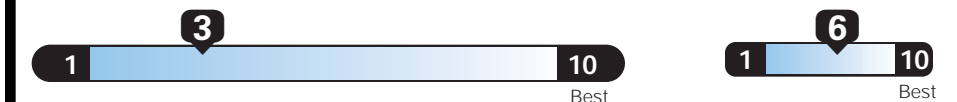

EPA DOT Fuel Economy and Environment

Gasoline Vehicle

Fuel Economy These estimates reflect new EPA methods beginning with 2017 models.
Standard pickups range from 15 to 22 MPG. The best vehicle rates 136 MPGe.
17 MPG
combined city/hwy city highway
5.9 gallons per 100 miles

**You spend
\$4,750**
more in fuel costs
over 5 years
compared to the
average new vehicle.

**Annual fuel COST
\$2,350**

Fuel Economy & Greenhouse Gas Rating (tailpipe only) **Smog Rating (tailpipe only)**