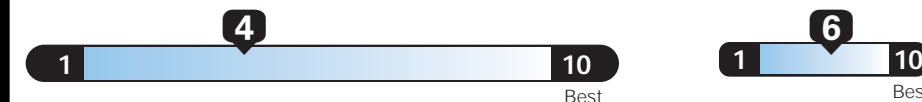

This vehicle emits 532 grams CO2 per mile. The best emits 0 grams per mile (tailpipe only). Producing and distributing fuel also creates emissions; learn more at fuel economy.gov

Actual results will vary for many reasons, including driving conditions and how you drive and maintain your vehicle. The average new vehicle gets 24 MPG and cost $11,000 to fuel over 5 years. Cost estimates are based on 15,000 miles per year at $3.65 per gallon. MPGe is miles per gasoline gallon equivalent. Vehicle emissions are a significant cause of climate change and smog.

fuel economy.gov

Calculate personalized estimates and compare vehicles

Smartphone QR Code™

GOVERNMENT 5-STAR SAFETY RATINGS

Overall Vehicle Score ★★★★★

Based on the combined ratings of frontal, side, and rollover. Should ONLY be compared to other vehicles of similar size and weight.

Frontal Crash Driver Passenger ★★★★★

Based on the risk of injury in a frontal impact. Should ONLY be compared to other vehicles of similar size and weight.

Side Crash Front seat Rear seat ★★★★★

Based on the risk of injury in a side impact.

Rollover ★★★★★

Based on the risk of rollover in a single-vehicle crash.

Star ratings range from 1 to 5 stars (★★★★★) with 5 being the highest.

Source: National Highway Traffic Safety Administration (NHTSA)

www.safercar.gov or 1-888-327-4236

The safety ratings above are based on Federal Government tests of particular vehicles equipped with certain features and options. The performance of this vehicle may differ.

PARTS CONTENT INFORMATION

FOR VEHICLES IN THIS CARLINE:
U.S./CANADIAN PARTS CONTENT: 67 %

MAJOR SOURCES OF FOREIGN PARTS

CONTENT:

MEXICO: 16 %

NOTE: PARTS CONTENT DOES NOT INCLUDE FINAL ASSEMBLY, DISTRIBUTION, OR OTHER NON-PARTS COSTS.

FOR THIS VEHICLE:

FINAL ASSEMBLY POINT:
DETROIT, MICHIGAN, U.S.A.

COUNTRY OF ORIGIN:

ENGINE: MEXICO
TRANSMISSION: UNITED STATES