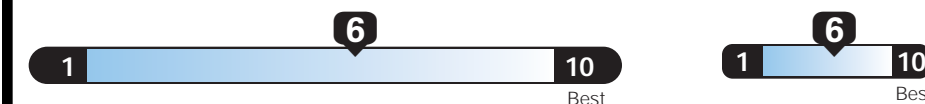

**You save**

**\$0**  
in fuel costs  
over 5 years

compared to the  
average new vehicle.

**Annual fuel COST**

**\$1,800**

Fuel Economy & Greenhouse Gas Rating (tailpipe only) Smog Rating (tailpipe only)

This vehicle emits 350 grams CO2 per mile. The best emits 0 grams per mile (tailpipe only). Producing and distributing fuel also creates emissions; learn more at [fuel economy.gov](http://fuel economy.gov)