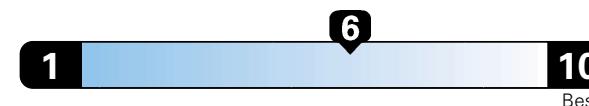

ALFA ROMEO GIULIA TI SPORT RWD

2019 MODEL YEAR

THIS VEHICLE IS MANUFACTURED TO MEET SPECIFIC UNITED STATES REQUIREMENTS. THIS VEHICLE IS NOT MANUFACTURED FOR SALE OR REGISTRATION OUTSIDE OF THE UNITED STATES.

MANUFACTURER'S SUGGESTED RETAIL PRICE OF THIS MODEL INCLUDING DEALER PREPARATION

Base Price: $40,195

ALFA GIULIA TI RWD

Exterior Color: Stromboli Gray Metallic Exterior Paint

Interior Color: Black / Red Interior Colors

Interior: Sport Leather Seats

Engine: 2.0L 280HP Turbocharged I4 Engine

Transmission: 8-Speed Automatic Transmission

STANDARD EQUIPMENT (UNLESS REPLACED BY OPTIONAL EQUIPMENT)

FUNCTIONAL/SAFETY FEATURES

- Dual Advanced Front Airbags
- Supplemental Side-Curtain Front and Rear Airbags
- LATCH Ready Child Seat Anchor System
- Rear Back-Up Camera
- Front / Rear Park-Assist Sensors
- Passive Entry / Keyless Go™
- Remote-Start System
- Stop / Start System
- Alfa DNA Drive Mode System
- Sport Suspension
- Carbon Fiber Drive Shaft
- Power Folding Heated Mirrors
- Rain-Sensitive Windshield Wipers
- Heated Washer Nozzles
- Universal Garage-Door Opener
- Remote Trunk Lid Release

INTERIOR FEATURES