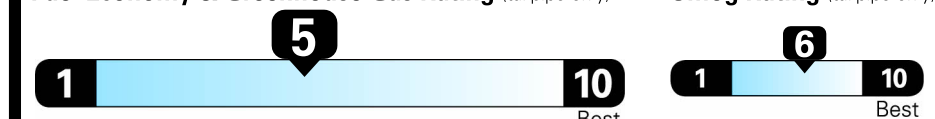

This vehicle emits 412 grams of CO₂ per mile. The best emits 0 grams per mile (tailpipe only). Producing and distributing fuel also create emissions; learn more at fueleconomy.gov.

Actual results will vary for many reasons, including driving conditions and how you drive and maintain your vehicle. The average new vehicle gets 26 MPG and costs $7,000 to fuel over 5 years. Cost estimates are based on 15,000 miles per year at $2.80 per gallon. MPGe is miles per gasoline gallon equivalent. Vehicle emissions are a significant cause of climate change and smog.

fueleconomy.gov

Calculate personalized estimates and compare vehicles

Smartphone QR Code™

GOVERNMENT 5-STAR SAFETY RATINGS

Overall Vehicle Score ★★★★★

Based on the combined ratings of frontal, side and rollover. Should ONLY be compared to other vehicles of similar size and weight.

Frontal Crash Driver Passenger ★★★★★

Based on the risk of injury in a frontal impact. Should ONLY be compared to other vehicles of similar size and weight.

Side Crash Front Seat Rear Seat ★★★★★

Based on the risk of injury in a side impact.

Rollover ★★★★★

Based on the risk of rollover in a single-vehicle crash.

Star ratings range from 1 to 5 stars (★★★★★) with 5 being the highest.

Source: National Highway Traffic Safety Administration (NHTSA).

www.safercar.gov or 1-888-327-4236

Who better to get you into a Volkswagen than us? **Volkswagen Credit**

Volkswagen

Disclaimer: The Monroney describes the vehicle features when the vehicle was first sold/leased to the customer and that as of the present day the actual features on the vehicle might differ from the ones listed on the Monroney label.

The Monroney label is for view only purposes and must not be used to paste on the vehicle as a Monroney sticker for resale.