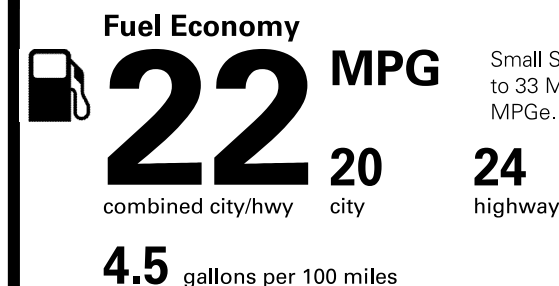

Destination Charge **\$865.00**

Total Price: \$26,180.00

Fuel, license, title fees, taxes and dealer-installed accessories are not included.

PARTS CONTENT INFORMATION

FOR VEHICLES IN THIS CARLINE:	FOR THIS VEHICLE:
U.S./CANADIAN	FINAL ASSEMBLY POINT:
PARTS CONTENT: 1%	OSNABRUCK, GERMANY
MAJOR SOURCES OF FOREIGN	COUNTRY OF ORIGIN:
PARTS CONTENT:	ENGINE: HUNGARY
GERMANY: 49%	TRANSMISSION: JAPAN
HUNGARY: 15%	

NOTE: PARTS CONTENT DOES NOT INCLUDE FINAL ASSEMBLY, DISTRIBUTION OR OTHER NON-PARTS COSTS.

EPA DOT Fuel Economy and Environment

Gasoline Vehicle

Small Sport Utility Vehicles range from 18 to 33 MPG. The best vehicle rates 119 MPGe.