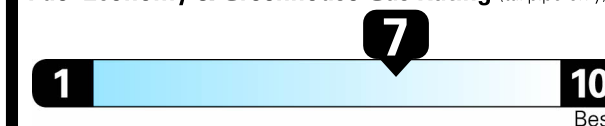

EPA DOT Fuel Economy and Environment

Gasoline Vehicle

Fuel Economy

29 MPG
combined city/hwy

25 MPG
city

35 MPG
highway

3.4 gallons per 100 miles

Small Station Wagons range from 20 to 105 MPG. The best vehicle rates 119 MPGe.

You save \$1,250
in fuel costs over 5 years
compared to the average new vehicle.

Annual fuel cost \$1,550

Fuel Economy & Greenhouse Gas Rating (tailpipe only)

Smog Rating (tailpipe only)

This vehicle emits 305 grams of CO₂ per mile. The best emits 0 grams per mile (tailpipe only). Producing and distributing fuel also create emissions; learn more at fueleconomy.gov.