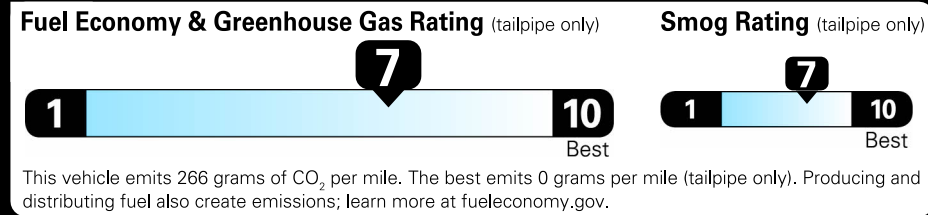

LOC: L O25
Silk Blue Metallic Exterior

Dealer Stock Status: INVENTORY

Titan Black Cloth Interior

VIN: 3VWC57BU6MM071744

MODEL: BU32MS-2021 Jetta 1.4T S
2021226-ORIGINAL

EPA DOT Fuel Economy and Environment

Gasoline Vehicle

2021 Jetta 1.4T S

Silk Blue Metallic Exterior
Titan Black Cloth Interior

8-speed Automatic w/ Tiptronic®

Volkswagen

Fuel Economy
33 MPG
combined city/hwy
29 city
39 highway
3 gallons per 100 miles

Compact Cars range from 14 to 113 MPG. The best vehicle rates 142 MPGe.

You save $1,250
in fuel costs over 5 years compared to the average new vehicle.

Annual fuel COST $1,250

Actual results will vary for many reasons, including driving conditions and how you drive and maintain your vehicle. The average new vehicle gets 27 MPG and costs $7,500 to fuel over 5 years. Cost estimates are based on 15,000 miles per year at $2.70 per gallon. MPGe is miles per gasoline gallon equivalent. Vehicle emissions are a significant cause of climate change and smog.

fuelconomy.gov
Calculate personalized estimates and compare vehicles

GOVERNMENT 5-STAR SAFETY RATINGS

Overall Vehicle Score ★★★★★
Based on the combined ratings of frontal, side and rollover. Should ONLY be compared to other vehicles of similar size and weight.

Frontal Crash Driver Passenger ★★★★★

Based on the risk of injury in a frontal impact. Should ONLY be compared to other vehicles of similar size and weight.

Side Crash Front Seat Rear Seat ★★★★★

Based on the risk of injury in a side impact.

Rollover ★★★★★
Based on the risk of rollover in a single-vehicle crash.

Star ratings range from 1 to 5 stars (★★★★★) with 5 being the highest.
Source: National Highway Traffic Safety Administration (NHTSA).
www.safercar.gov or 1-888-327-4236

PARTS CONTENT INFORMATION

For vehicles in this carline:
U.S./CANADIAN PARTS CONTENT: 9%
Major sources of foreign parts content:
MEXICO 34%
BRAZIL 16%
Note: parts content does not include final assembly, distribution or other non-parts costs.
For this vehicle:
Final assembly point:
PUEBLA, MEXICO
Country of origin:
ENGINE: BRAZIL
TRANSMISSION: JAPAN

VIN: 3VWC57BU6MM071744

COMM. NUMBER: 1L8500

Port of Entry: MIDLOTHIAN

GVWR: 1,870 kg/ 4,123 lbs
GVWR Threshold: 28.05 kg/ 61.85 lbs
Accessories Weight: 10.33 kg/ 22.76 lbs

SOLD TO: 402203
VOLKSWAGEN OF OAK LAWN
8920 S CICERO AVE
OAK LAWN, IL 60453

SHIP TO: 402203
VOLKSWAGEN OF OAK LAWN
8920 S CICERO AVE
OAK LAWN, IL 60453

STANDARD FEATURES (unless replaced by packages or options)

PERFORMANCE

- 1.4L TSI® 16-valve DOHC turbo 4-cylinder engine w/ Engine Start-Stop System
- Front-wheel drive
- Eco Mode Selection

EXTERIOR

- 16" alloy wheels w/ all-season tires
- Automatic, LED headlights & LED Daytime Running Lights (DRL); LED taillights
- Foldable, power adjustable side mirrors
- Variable intermittent front wipers

INTERIOR

- Manual climate control
- Multi-function steering wheel
- Tilting & telescoping adjustable steering column
- Driver's seat: 6-way manual (includes height adjustment)
- Front pass. seat: 4-way manual
- Rear seat: 60/40 split-folding
- Cloth seating surfaces
- Center console w/ USB data ports, cup holders, armrest & storage

SAFETY & DRIVER ASSISTANCE