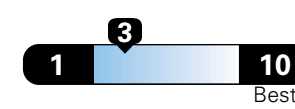

Smog Rating (tailpipe only)

This vehicle emits 470 grams CO2 per mile. The best emits 0 grams per mile (tailpipe only). Producing and distributing fuel also creates emissions; learn more at fuelconomy.gov.

Actual results will vary for many reasons, including driving conditions and how you drive and maintain your vehicle. The average new vehicle gets 27 MPG and cost $6,750 to fuel over 5 years. Cost estimates are based on 15,000 miles per year at $2.40 per gallon. MPGe is miles per gasoline gallon equivalent. Vehicle emissions are a significant cause of climate change and smog.

fuelconomy.gov

Calculate personalized estimates and compare vehicles