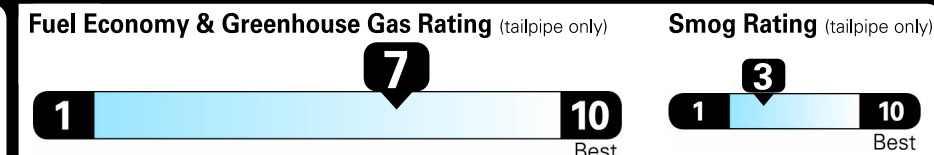

This vehicle emits 284 grams of CO₂ per mile. The best emits 0 grams per mile (tailpipe only). Producing and distributing fuel also create emissions; learn more at fuel economy.gov.

Actual results will vary for many reasons, including driving conditions and how you drive and maintain your vehicle. The average new vehicle gets 27 MPG and costs $6,750 to fuel over 5 years. Cost estimates are based on 15,000 miles per year at $2.80 per gallon. MPGe is miles per gasoline gallon equivalent. Vehicle emissions are a significant cause of climate change and smog.

fuel economy.gov
Calculate personalized estimates and compare vehicles

PARTS CONTENT INFORMATION

FOR VEHICLES IN THIS CARLINE:	FOR THIS VEHICLE:
U.S./CANADIAN PARTS CONTENT: 1%	FINAL ASSEMBLY POINT: NECKARSULM, GERMANY
MAJOR SOURCES OF FOREIGN PARTS CONTENT: GERMANY: 57%	COUNTRY OF ORIGIN: ENGINE: HUNGARY
HUNGARY: 16%	TRANSMISSION: GERMANY

NOTE: PARTS CONTENT DOES NOT INCLUDE FINAL ASSEMBLY, DISTRIBUTION OR OTHER NON-PARTS COSTS.