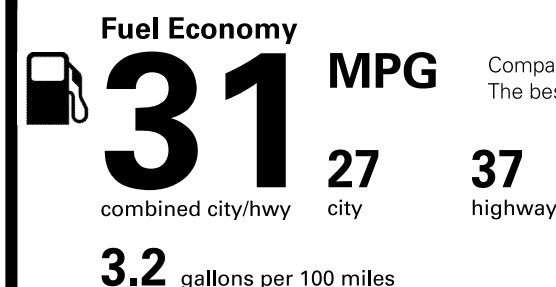

Destination Charge **\$975.00**

Total Price: \$41,050.00

Fuel, license, title fees, taxes and dealer-installed accessories are not included.

This vehicle is equipped with a bumper system that conforms to the current Federal bumper standard of 2.5 miles per hour, and can withstand an impact speed specified by Federal test procedures with no damage to the vehicle's body and safety systems. Although the bumper and attachment hardware may sustain damage, the extent of the damage may vary.

Rollover ★★★★★

Based on the risk of rollover in a single-vehicle crash.

Star ratings range from 1 to 5 stars (★★★★★) with 5 being the highest.

Source: National Highway Traffic Safety Administration (NHTSA).

www.safercar.gov or 1-888-327-4236

EPA DOT Fuel Economy and Environment

Gasoline Vehicle

Compact Cars range from 14 to 107 MPG. The best vehicle rates 136 MPGe.

You Save \$0
 in fuel costs over 5 years compared to the average new vehicle.