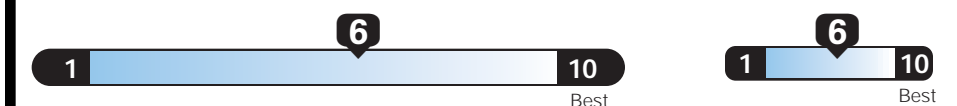

EPA DOT Fuel Economy and Environment

Gasoline Vehicle

Fuel Economy These estimates reflect new EPA methods beginning with 2017 models.
Small SUV 2WD range from 18 to 34 MPG. The best vehicle rates 136 MPGe.

26 MPG
combined city/hwy

24 city 31 highway

3.8 gallons per 100 miles

You spend **\$1,000** more in fuel costs over 5 years compared to the average new vehicle.

Annual fuel cost **\$1,600**

Fuel Economy & Greenhouse Gas Rating (tailpipe only) Smog Rating (tailpipe only)