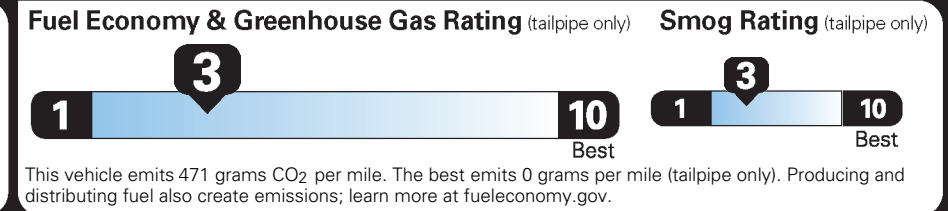

16 city

23 highway

5.3 gallons per 100 miles

Small SUVs range from 18 to 37 MPG. The best vehicle rates 136 MPGe.

You spend \$2,750 more in fuel costs over 5 years compared to the average new vehicle.

Annual fuel cost \$1,900