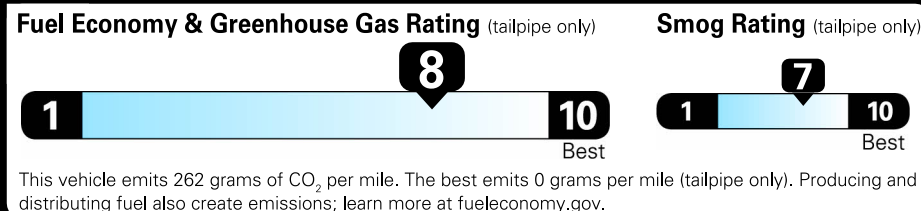

2019 Jetta 1.4T S

Pure White Exterior
Titan Black Cloth Interior

Volkswagen

Fuel Economy
34 MPG
combined city/hwy
30 city
40 highway
2.9 gallons per 100 miles

Compact Cars range from 14 to 119 MPG.
The best vehicle rates 136 MPGe.

You save
\$1,500
in fuel costs
over 5 years
compared to the
average new vehicle.

Annual fuel COST
\$1,100

Actual results will vary for many reasons, including driving conditions and how you drive and maintain your vehicle. The average new vehicle gets 27 MPG and costs \$7,000 to fuel over 5 years. Cost estimates are based on 15,000 miles per year at \$2.55 per gallon. MPGe is miles per gasoline gallon equivalent. Vehicle emissions are a significant cause of climate change and smog.