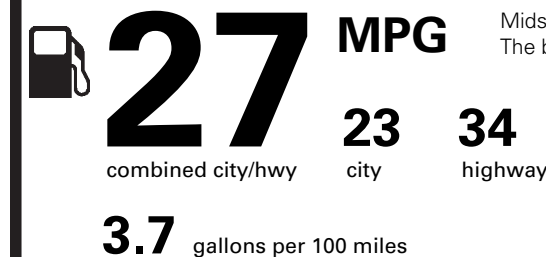

PRICE INFORMATION

BASE PRICE	\$23,490.00
TOTAL OPTIONS/OTHER	1,560.00
TOTAL VEHICLE & OPTIONS/OTHER	25,050.00
DESTINATION & DELIVERY	895.00

EPA DOT Fuel Economy and Environment

Gasoline Vehicle

Fuel Economy