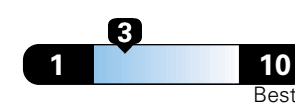

This vehicle emits 470 grams CO2 per mile. The best emits 0 grams per mile (tailpipe only). Producing and distributing fuel also creates emissions; learn more at fuelconomy.gov.

Actual results will vary for many reasons, including driving conditions and how you drive and maintain your vehicle. The average new vehicle gets 27 MPG and cost $7,000 to fuel over 5 years. Cost estimates are based on 15,000 miles per year at $2.55 per gallon. MPGe is miles per gasoline gallon equivalent. Vehicle emissions are a significant cause of climate change and smog.

fuelconomy.gov

Calculate personalized estimates and compare vehicles