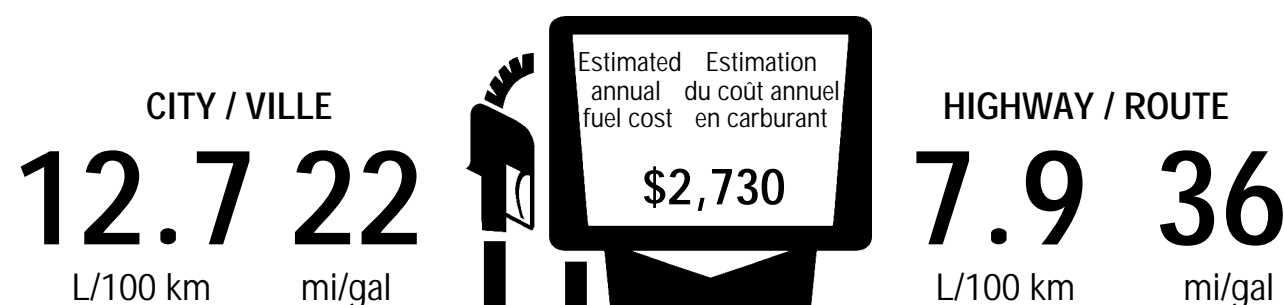

For more information visit: www.dodge.ca or call 1-800-465-2001

Chrysler Canada Inc.

5-YEAR / 100,000-KM $0 DEDUCTIBLE POWERTRAIN WARRANTY

24-Hour Roadside Assistance

FULLY TRANSFERABLE

2014 Chrysler, Jeep Dodge and Ram vehicles are backed by a 5-year or 100,000-kilometre fully transferable Powertrain Limited Warranty* with $0 deductible plus 24-hour roadside assistance.+ SRT vehicles are backed by a 3-year or 60,000-kilometre fully transferable Powertrain Limited Warranty* with $0 deductible plus 24-hour roadside assistance. Basic Warranty coverage is for 3 years or 60,000 kilometres.* Rust-through coverage on all body sheet metal is for 3 years. The Cummins Turbo Diesel engine is protected by a separate Limited Warranty, covering the engine for 5 years or 160,000 kilometres.* The EcoDiesel engine is backed by a 5-year or 100,000-kilometre fully transferable Powertrain Limited Warranty* with $0 deductible plus 24-hour roadside assistance.+

* Whichever comes first. Some conditions may apply.†The 5-year/100,000-kilometre Powertrain Limited Warranty does not apply to vehicles sold for certain commercial uses. See your retailer for full details.

*This Vehicle Is Manufactured To Meet Specific Canadian Requirements.
This Vehicle Is Not Manufactured For Sale Or Registration Outside Of Canada.*

ENERGUIDE

Ask your dealer for the FUEL CONSUMPTION GUIDE or call 1-800-387-2000.

These estimates are based on the Government of Canada's approved criteria and testing methods. The actual fuel consumption of this vehicle may vary. Refer to the Fuel Consumption Guide.

Canada

Données obtenues selon les critères et méthodes d'essais approuvés par le Gouvernement du Canada. La consommation réelle de carburant de ce véhicule peut varier. Consultez le Guide de consommation de carburant.

Demandez le GUIDE DE CONSOMMATION DE CARBURANT à votre concessionnaire ou composez le 1-800-387-2000.