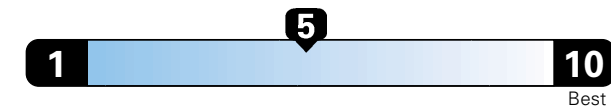

2018 MODEL YEAR

Jeep CHEROKEE LIMITED 4X4

For more information visit: www.jeep.com
or call 1-877-IAM-JEEP

FCA US LLC

THIS VEHICLE IS MANUFACTURED TO MEET SPECIFIC UNITED STATES REQUIREMENTS. THIS VEHICLE IS NOT MANUFACTURED FOR SALE OR REGISTRATION OUTSIDE OF THE UNITED STATES.

MANUFACTURER'S SUGGESTED RETAIL PRICE OF THIS MODEL INCLUDING DEALER PREPARATION

Base Price: $31,295

JEOP CHEROKEE LIMITED 4X4
Exterior Color: Granite Crystal Metallic Clear Coat Exterior Paint
Interior Color: Black Interior Color
Interior: Premium Leather-Trimmed Bucket Seats
Engine: 3.2-Liter V6 24-Valve VVT Engine
Transmission: 9-Speed Automatic Transmission
STANDARD EQUIPMENT (UNLESS REPLACED BY OPTIONAL EQUIPMENT)