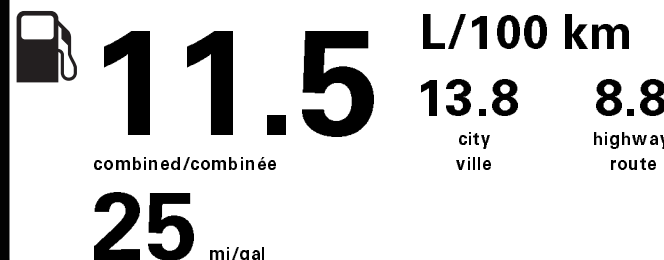

Gasoline Vehicle
Véhicule à essence

Fuel Consumption / Consommation de carburant

Annual fuel COST

for an annual distance of 20,000 km, and an average fuel price of \$0.93 per litre

\$ 2 139

Coût annuel en carburant