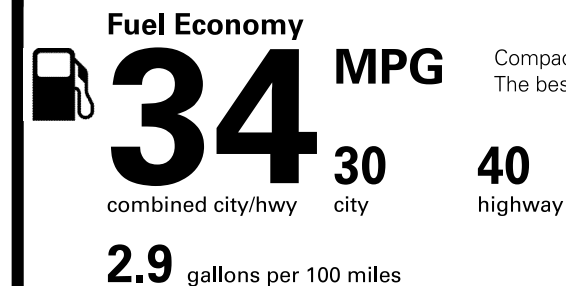

Destination Charge **\$895.00**

**Total Price: \$20,960.00**

Fuel, license, title fees, taxes and dealer-installed accessories are not included.

Who better to get you into a Volkswagen than us?

PARTS CONTENT INFORMATION	
FOR VEHICLES IN THIS CARLINE:	FOR THIS VEHICLE:
U.S./CANADIAN	FINAL ASSEMBLY POINT:
PARTS CONTENT: 10%	PUEBLA, MEXICO
MAJOR SOURCES OF FOREIGN	COUNTRY OF ORIGIN:
PARTS CONTENT:	ENGINE: GERMANY
GERMANY: 30%	TRANSMISSION: JAPAN
MEXICO: 28%	
NOTE: PARTS CONTENT DOES NOT INCLUDE FINAL ASSEMBLY, DISTRIBUTION OR OTHER NON-PARTS COSTS.	

## EPA DOT Fuel Economy and Environment

Gasoline Vehicle

Compact Cars range from 14 to 107 MPG. The best vehicle rates 136 MPGe.

**You save \$1,500**  
in fuel costs over 5 years compared to the average new vehicle.