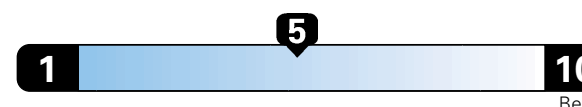

4.0 gallons per 100 miles

Small SUV 2WD range from 18 to 34 MPG. The best vehicle rates 136 MPGe.

You spend

\$500

in fuel costs over 5 years compared to the average new vehicle.

Annual fuel cost

\$1,450

Fuel Economy & Greenhouse Gas Rating (tailpipe only)