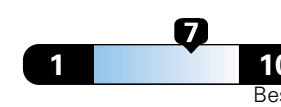

Smog Rating (tailpipe only)

This vehicle emits 350 grams CO2 per mile. The best emits 0 grams per mile (tailpipe only). Producing and distributing fuel also creates emissions; learn more at fuelconomy.gov.

Actual results will vary for many reasons, including driving conditions and how you drive and maintain your vehicle. The average new vehicle gets 27 MPG and cost $6,750 to fuel over 5 years. Cost estimates are based on 15,000 miles per year at $2.40 per gallon. MPGe is miles per gasoline gallon equivalent. Vehicle emissions are a significant cause of climate change and smog.

fuelconomy.gov

Calculate personalized estimates and compare vehicles