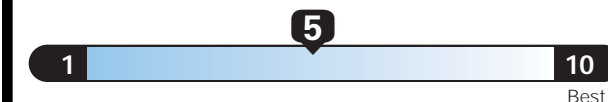

This vehicle emits 398 grams CO2 per mile. The best emits 0 grams per mile (tailpipe only). Producing and distributing fuel also creates emissions; learn more at fuel economy.gov

Actual results will vary for many reasons, including driving conditions and how you drive and maintain your vehicle. The average new vehicle gets 25 MPG and cost $9,000 to fuel over 5 years. Cost estimates are based on 15,000 miles per year at $3.00 per gallon. MPGe is miles per gasoline gallon equivalent. Vehicle emissions are a significant cause of climate change and smog.

fuel economy.gov

Calculate personalized estimates and compare vehicles

Smartphone QR Code™