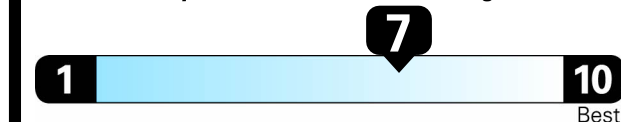

LOC:
Pure White Exterior

Dealer Stock Status: INVENTORY

Titan Black Cloth Interior

VIN: 3VW217AU8GM032666

MODEL: AU14Q3-2016 Golf TSI® S w/ Sunroof
2015335-ORIGINAL

2016 Golf TSI® S w/ Sunroof

Pure White Exterior Titan Black Cloth Interior

Ready. Set. Golf.

Das Auto.

STANDARD FEATURES (unless replaced by options)

PERFORMANCE

- 1.8L TSI® DOHC 16V TURBO 4-CYLINDER DIRECT INJECTION ENGINE
- PARTIAL ZERO EMISSIONS VEHICLE (PZEV)
- FOUR-WHEEL INDEPENDENT SUSPENSION
- SERVOTRONIC® ELECTRO-MECHANICAL POWER STEERING

SAFETY FEATURES

- FRONT & SIDE AIRBAG SUPPLEMENTAL RESTRAINT SYSTEMS FOR DRIVER & FRONT PASSENGER
- SIDE CURTAIN PROTECTION® HEAD IMPACT AIRBAGS
- 3-POINT SAFETY BELTS, ALL SEATING POSITIONS
- ANTI-LOCK BRAKING SYSTEM (ABS) W/ DISC BRAKES
- ELECTRONIC STABILITY CONTROL (ESC)
- INTELLIGENT CRASH RESPONSE SYSTEM (ICRS)
- LOWER ANCHORS & TETHERS FOR CHILDREN (LATCH)
- TIRE PRESSURE MONITORING SYSTEM (TPMS)

EXTERIOR

- 15" ALLOY WHEELS W/ ALL-SEASON TIRES
- HALOGEN HEADLIGHTS W/ DAYTIME RUNNING LIGHTS (DRL)
- POWER SUNROOF
- HEATED, FOLDABLE, POWER ADJUSTABLE SIDE MIRRORS
- REAR WINDOW WIPER SYSTEM

INTERIOR

- CLIMATIC MANUAL CLIMATE CONTROL
- TILTING & TELESCOPING, MULTI-FUNCTION STEERING WHEEL
- LEATHER-WRAPPED STEERING WHEEL
- LEATHER-WRAPPED BRAKE LEVER & SHIFT KNOB
- MANUAL FRONT SEATS W/ POWER RECLINE
- SPLIT-FOLDING REAR SEAT W/ ARMREST & PASS-THROUGH
- CLOTH SEATING SURFACES
- ILLUMINATED VANITY MIRRORS; FRONT & REAR READING LIGHTS
- FRONT CENTER CONSOLE W/ ARMREST & CUPHOLDERS
- CARPETED FLOOR MATS, FRONT & REAR

TECHNOLOGY