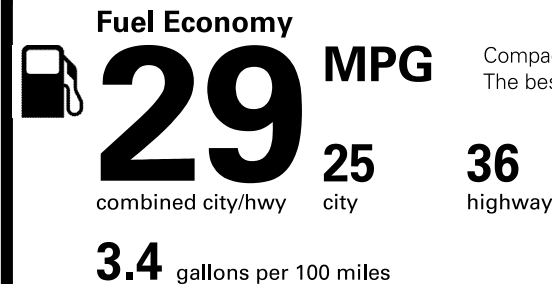

Destination Charge **\$820.00**

Total Price: \$23,765.00

Fuel, license, title fees, taxes and dealer-installed accessories are not included.

PARTS CONTENT INFORMATION

FOR VEHICLES IN THIS CARLINE:	FOR THIS VEHICLE:
U.S./CANADIAN	FINAL ASSEMBLY POINT:
PARTS CONTENT: 5%	PUEBLA, MEXICO
MAJOR SOURCES OF FOREIGN	COUNTRY OF ORIGIN:
PARTS CONTENT:	ENGINE: MEXICO
MEXICO: 37%	TRANSMISSION: JAPAN

NOTE: PARTS CONTENT DOES NOT INCLUDE FINAL ASSEMBLY, DISTRIBUTION OR OTHER NON-PARTS COSTS.

EPA DOT Fuel Economy and Environment

Gasoline Vehicle

Compact Cars range from 14 to 116 MPG. The best vehicle rates 119 MPGe.