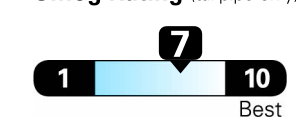

You save \$1,250

in fuel costs over 5 years compared to the average new vehicle.

Annual fuel cost \$1,150

Fuel Economy & Greenhouse Gas Rating (tailpipe only)

Smog Rating (tailpipe only)

This vehicle emits 282 grams of CO₂ per mile. The best emits 0 grams per mile (tailpipe only). Producing and distributing fuel also create emissions; learn more at fueleconomy.gov.