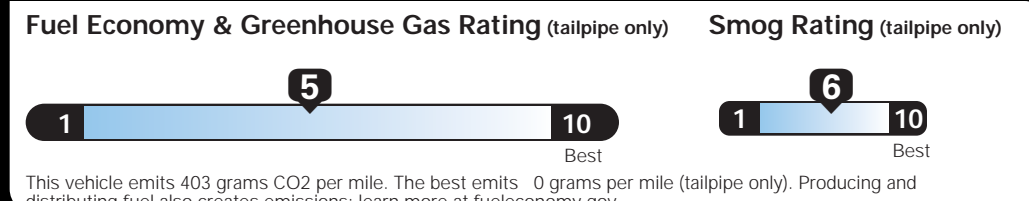

EPA DOT Fuel Economy and Environment

E85 Flexible-Fuel Vehicle Gasoline-Ethanol (E85)

You spend \$1,000 more in fuel costs over 5 years compared to the average new vehicle.

Annual fuel COST \$2,400

Actual results will vary for many reasons, including driving conditions and how you drive and maintain your vehicle. The average new vehicle gets 24 MPG and cost \$11,000 to fuel over 5 years. Cost estimates are based on 15,000 miles per year at \$3.50 per gallon. This is a dual fueled automobile. MPGe is miles per gasoline gallon equivalent. Vehicle emissions are a significant cause of climate change and smog.