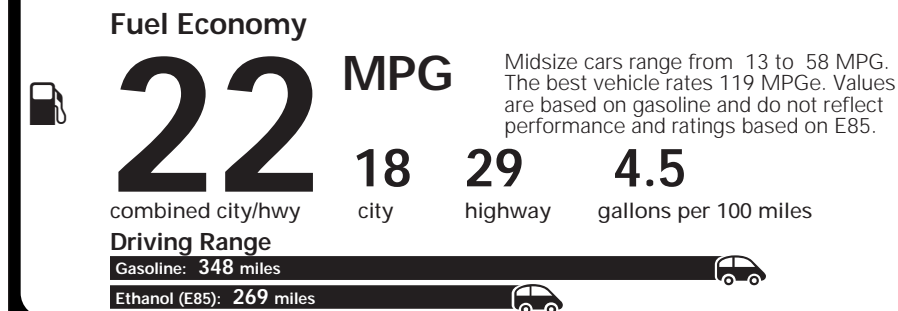

EPA DOT Fuel Economy and Environment

E85 Flexible-Fuel Vehicle Gasoline-Ethanol (E85)

You spend \$1,000 more in fuel costs over 5 years compared to the average new vehicle.

Annual fuel COST \$2,400

Actual results will vary for many reasons, including driving conditions and how you drive and maintain your vehicle. The average new vehicle gets 24 MPG and cost \$11,000 to fuel over 5 years. Cost estimates are based on 15,000 miles per year at \$3.50 per gallon. This is a dual fueled automobile. MPGe is miles per gasoline gallon equivalent. Vehicle emissions are a significant cause of climate change and smog.