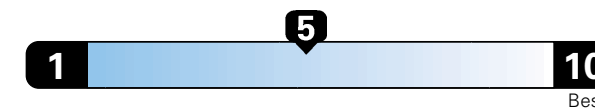

ALFA ROMEO GIULIA TI SPORT AWD

2018 MODEL YEAR

THIS VEHICLE IS MANUFACTURED TO MEET SPECIFIC UNITED STATES REQUIREMENTS. THIS VEHICLE IS NOT MANUFACTURED FOR SALE OR REGISTRATION OUTSIDE OF THE UNITED STATES.

MANUFACTURER'S SUGGESTED RETAIL PRICE OF THIS MODEL INCLUDING DEALER PREPARATION

Base Price: **$42,195**

ALFA GIULIA TI AWD

Exterior Color: Misano Blue Metallic Exterior Paint
Interior Color: Black Interior Color w/Dark Gray Accent Stitching

Interior: Sport Leather Seats

Engine: 2.0L 280HP Direct Injection I4 Turbo Engine

Transmission: 8-Speed Automatic Transmission

STANDARD EQUIPMENT (UNLESS REPLACED BY OPTIONAL EQUIPMENT)

FUNCTIONAL/SAFETY FEATURES

- Dual Advanced Front Airbags
- Supplemental Side-Curtain Front and Rear Airbags
- LATCH Ready Child Seat Anchor System
- Rear Back-up Camera
- Front / Rear Park-Assist Sensors
- Passive Entry / Keyless Go™
- Remote-Start System
- Stop / Start System
- Alfa DNA Drive Mode System
- Sport Suspension
- Carbon Fiber Drive Shaft
- Cruise Control
- Power Folding Heated Mirrors
- Rain-Sensitive Windshield Wipers
- Heated Washer Nozzles
- Engine Cover with Alfa Romeo Script
- Remote Trunk Lid Release

INTERIOR FEATURES