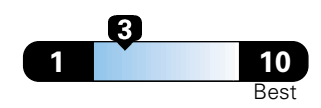

3.8 gallons per 100 miles

You spend
\$1,250
in fuel costs
over 5 years
compared to the
average new vehicle.

Annual fuel cost
\$1,600

Fuel Economy & Greenhouse Gas Rating (tailpipe only)

Smog Rating (tailpipe only)