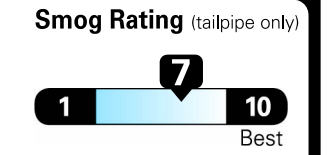

This vehicle emits 262 grams of CO₂ per mile. The best emits 0 grams per mile (tailpipe only). Producing and distributing fuel also create emissions; learn more at fueleconomy.gov.

Actual results will vary for many reasons, including driving conditions and how you drive and maintain your vehicle. The average new vehicle gets 27 MPG and costs $7,000 to fuel over 5 years. Cost estimates are based on 15,000 miles per year at $2.55 per gallon. MPGe is miles per gasoline gallon equivalent. Vehicle emissions are a significant cause of climate change and smog.

fueleconomy.gov

Calculate personalized estimates and compare vehicles