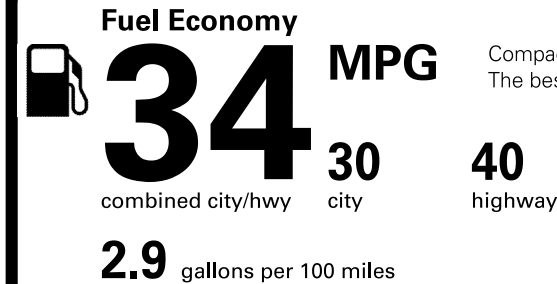

Destination Charge \$850.00

**Total Price: \$20,645.00**

Fuel, license, title fees, taxes and dealer-installed accessories are not included.

Who better to get you into a Volkswagen than us?

PARTS CONTENT INFORMATION	
FOR VEHICLES IN THIS CARLINE:	FOR THIS VEHICLE:
U.S./CANADIAN	FINAL ASSEMBLY POINT:
PARTS CONTENT: 10%	PUEBLA, MEXICO
MAJOR SOURCES OF FOREIGN	COUNTRY OF ORIGIN:
PARTS CONTENT:	ENGINE: GERMANY
GERMANY: 30%	TRANSMISSION: JAPAN
MEXICO: 28%	
NOTE: PARTS CONTENT DOES NOT INCLUDE FINAL ASSEMBLY, DISTRIBUTION OR OTHER NON-PARTS COSTS.	

## EPA DOT Fuel Economy and Environment

Gasoline Vehicle

Compact Cars range from 14 to 107 MPG. The best vehicle rates 136 MPGe.

**You save \$1,500** in fuel costs over 5 years compared to the average new vehicle.