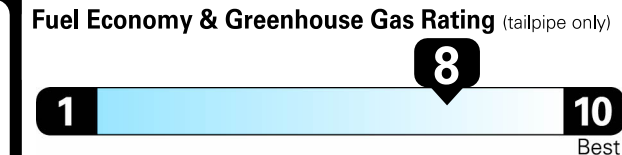

This vehicle emits 262 grams of CO₂ per mile. The best emits 0 grams per mile (tailpipe only). Producing and distributing fuel also create emissions; learn more at fueleconomy.gov.

Actual results will vary for many reasons, including driving conditions and how you drive and maintain your vehicle. The average new vehicle gets 27 MPG and costs $7,000 to fuel over 5 years. Cost estimates are based on 15,000 miles per year at $2.55 per gallon. MPGe is miles per gasoline gallon equivalent. Vehicle emissions are a significant cause of climate change and smog.

fueleconomy.gov

Calculate personalized estimates and compare vehicles