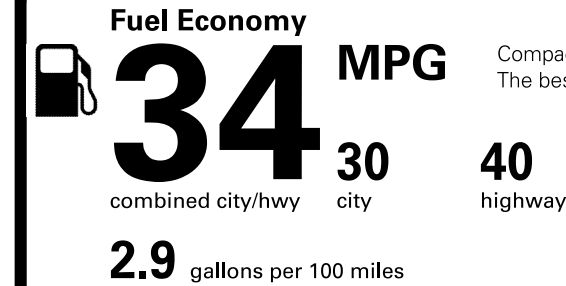

Destination Charge **\$895.00**

Total Price: \$20,690.00

Fuel, license, title fees, taxes and dealer-installed accessories are not included.

Who better to get you into a Volkswagen than us?

This vehicle is equipped with bumpers that can withstand an impact of 2.5 miles per hour with no damage to the vehicle's body and safety systems, although the bumper and related components may sustain damage. The bumper system on this vehicle conforms to the current Federal bumper standard of 2.5 miles per hour.

EPA DOT Fuel Economy and Environment

Gasoline Vehicle

Compact Cars range from 14 to 107 MPG. The best vehicle rates 136 MPGe.

You save \$1,500
in fuel costs over 5 years compared to the average new vehicle.