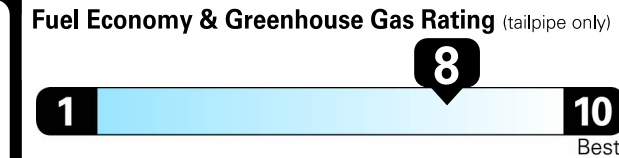

This vehicle emits 262 grams of CO₂ per mile. The best emits 0 grams per mile (tailpipe only). Producing and distributing fuel also create emissions; learn more at fuelconomy.gov.

Actual results will vary for many reasons, including driving conditions and how you drive and maintain your vehicle. The average new vehicle gets 27 MPG and costs $7,000 to fuel over 5 years. Cost estimates are based on 15,000 miles per year at $2.55 per gallon. MPGe is miles per gasoline gallon equivalent. Vehicle emissions are a significant cause of climate change and smog.

fuelconomy.gov

Calculate personalized estimates and compare vehicles

GOVERNMENT 5-STAR SAFETY RATINGS

Overall Vehicle Score Not Rated

Based on the combined ratings of frontal, side and rollover. Should ONLY be compared to other vehicles of similar size and weight.

Frontal Crash	Driver Passenger	Not Rated

Based on the risk of injury in a frontal impact. Should ONLY be compared to other vehicles of similar size and weight.

Side Crash	Front Seat Rear Seat	Not Rated

Based on the risk of injury in a side impact.

Rollover	Not Rated

Based on the risk of rollover in a single-vehicle crash.

Star ratings range from 1 to 5 stars (★★★★★) with 5 being the highest.

Source: National Highway Traffic Safety Administration (NHTSA).

www.safercar.gov or 1-888-327-4236

PARTS CONTENT INFORMATION

FOR VEHICLES IN THIS CARLINE:	FOR THIS VEHICLE:
U.S./CANADIAN	FINAL ASSEMBLY POINT:
PARTS CONTENT: 10%	PUEBLA, MEXICO
MAJOR SOURCES OF FOREIGN	COUNTRY OF ORIGIN:
PARTS CONTENT:	ENGINE: GERMANY
GERMANY: 30%	TRANSMISSION: JAPAN
MEXICO: 28%	

NOTE: PARTS CONTENT DOES NOT INCLUDE FINAL ASSEMBLY, DISTRIBUTION OR OTHER NON-PARTS COSTS.

Disclaimer: The Monroney describes the vehicle features when the vehicle was first sold/leased to the customer and that as of the present day the actual features on the vehicle might differ from the ones listed on the Monroney label. The Monroney label is for view only purposes and must not be used to paste on the vehicle as a Monroney sticker for resale.