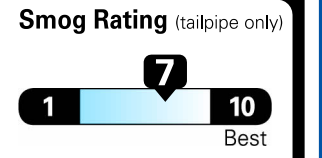

This vehicle emits 262 grams of CO₂ per mile. The best emits 0 grams per mile (tailpipe only). Producing and distributing fuel also create emissions; learn more at fuelconomy.gov.

Actual results will vary for many reasons, including driving conditions and how you drive and maintain your vehicle. The average new vehicle gets 27 MPG and costs $7,000 to fuel over 5 years. Cost estimates are based on 15,000 miles per year at $2.55 per gallon. MPGe is miles per gasoline gallon equivalent. Vehicle emissions are a significant cause of climate change and smog.

fuelconomy.gov

Calculate personalized estimates and compare vehicles