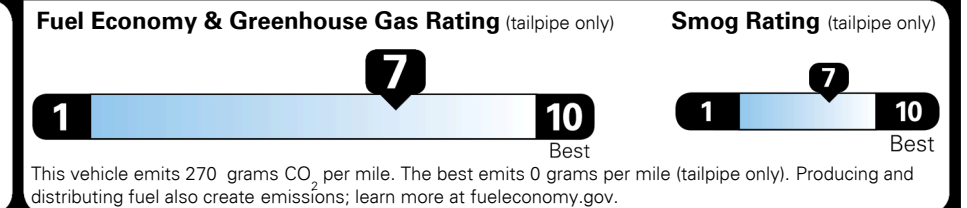

**You save
$1,250**
in fuel costs
over 5 years
compared to the
average new vehicle.

**Annual fuel cost
$1,250**