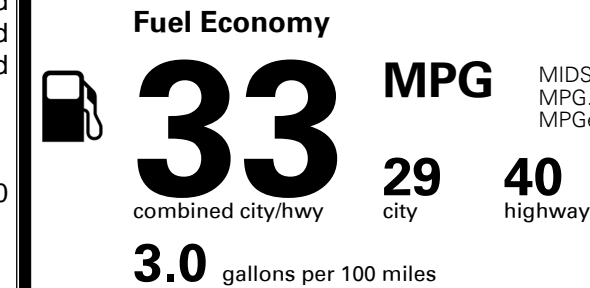

EPA DOT Fuel Economy and Environment

Gasoline Vehicle