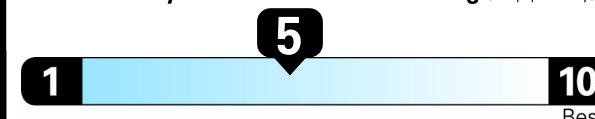

EPA DOT Fuel Economy and Environment

Gasoline Vehicle

2021 Arton 2.0T SEL Premium R-Line®

Pyrite Silver Metallic Exterior
Titan Black Leather Interior

8-speed Automatic w/ Tiptronic® 4MOTION®

Volkswagen

Fuel Economy
24 MPG
combined city/hwy
20 city
31 highway
4.2 gallons per 100 miles

Large Cars range from 14 to 111 MPG. The best vehicle rates 142 MPGe.

You spend $2,750 more in fuel costs over 5 years compared to the average new vehicle.

Annual fuel COST $2,050

Fuel Economy & Greenhouse Gas Rating (tailpipe only)

This vehicle emits 370 grams of CO₂ per mile. The best emits 0 grams per mile (tailpipe only). Producing and distributing fuel also create emissions; learn more at fueleconomy.gov.

Smog Rating (tailpipe only)