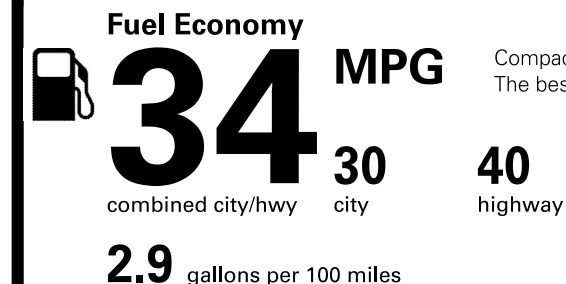

Destination Charge **\$850.00**

**Total Price: \$20,645.00**

Fuel, license, title fees, taxes and dealer-installed accessories are not included.

Who better to get you into a Volkswagen than us?

This vehicle is equipped with bumpers that can withstand an impact of 2.5 miles per hour with no damage to the vehicle's body and safety systems, although the bumper and related components may sustain damage. The bumper system on this vehicle conforms to the current Federal bumper standard of 2.5 miles per hour.

## EPA DOT Fuel Economy and Environment

Gasoline Vehicle

Compact Cars range from 14 to 107 MPG. The best vehicle rates 136 MPGe.

**You save \$1,500**  
in fuel costs over 5 years compared to the average new vehicle.