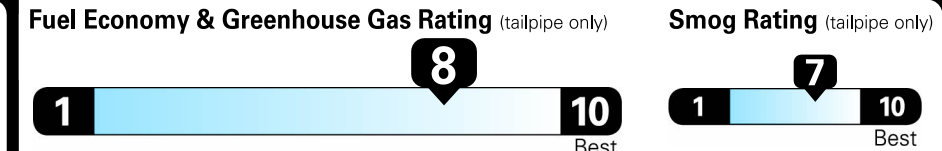

This vehicle emits 262 grams of CO₂ per mile. The best emits 0 grams per mile (tailpipe only). Producing and distributing fuel also create emissions; learn more at fueleconomy.gov.

Actual results will vary for many reasons, including driving conditions and how you drive and maintain your vehicle. The average new vehicle gets 27 MPG and costs $7,000 to fuel over 5 years. Cost estimates are based on 15,000 miles per year at $2.55 per gallon. MPGe is miles per gasoline gallon equivalent. Vehicle emissions are a significant cause of climate change and smog.

fueleconomy.gov

Calculate personalized estimates and compare vehicles

GOVERNMENT 5-STAR SAFETY RATINGS

Overall Vehicle Score Not Rated
Based on the combined ratings of frontal, side and rollover. Should ONLY be compared to other vehicles of similar size and weight.

Frontal Crash Driver Passenger Not Rated Not Rated

Based on the risk of injury in a frontal impact. Should ONLY be compared to other vehicles of similar size and weight.

Side Crash Front Seat Rear Seat Not Rated Not Rated

Based on the risk of injury in a side impact.

Rollover Not Rated
Based on the risk of rollover in a single-vehicle crash.

Star ratings range from 1 to 5 stars (★★★★★) with 5 being the highest.
Source: National Highway Traffic Safety Administration (NHTSA).
www.safercar.gov or 1-888-327-4236

PARTS CONTENT INFORMATION

FOR VEHICLES IN THIS CARLINE:	FOR THIS VEHICLE:
U.S./CANADIAN	FINAL ASSEMBLY POINT:
PARTS CONTENT: 10%	PUEBLA, MEXICO
MAJOR SOURCES OF FOREIGN	COUNTRY OF ORIGIN:
PARTS CONTENT:	ENGINE: GERMANY
GERMANY: 30%	TRANSMISSION: JAPAN
MEXICO: 28%	

NOTE: PARTS CONTENT DOES NOT INCLUDE FINAL ASSEMBLY, DISTRIBUTION OR OTHER NON-PARTS COSTS.

Disclaimer: The Monroney describes the vehicle features when the vehicle was first sold/leased to the customer and that as of the present day the actual features on the vehicle might differ from the ones listed on the Monroney label. The Monroney label is for view only purposes and must not be used to paste on the vehicle as a Monroney sticker for resale.